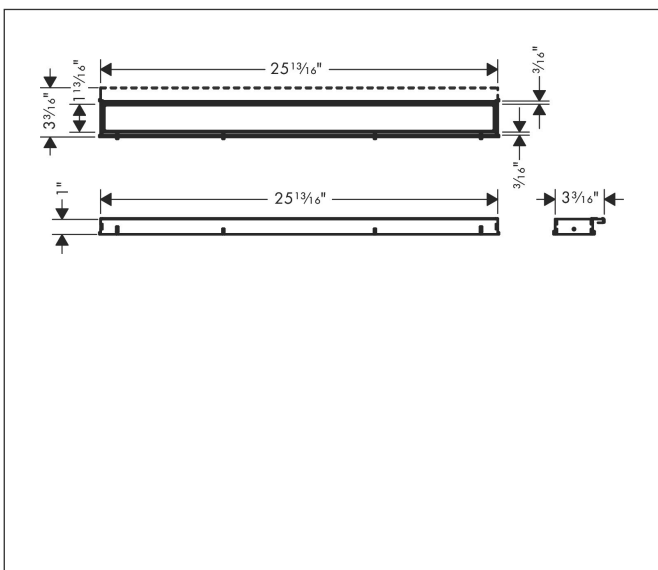

Brand	hansgrohe
Art. Name	RainDrain Match Trim 27 5/8" with Height Adjustable Frame
Art. Nr.	56037671
Surface	matte black
Pos.	1

Product Picture

Features

- Consists of: design trim, height adjustable frame, wall installation flange
- Mounting type: wall-mounted, free in the floor
- Easy to clean surface
- Easy adjustment to tile thickness with height adjustable frame (7 - 18 mm)
- Tile thickness: up to 18 mm
- Suitable for any type of tile
- Up to 60 l/min drainage capacity
- Where to use: new construction, renovation
- Grate removal tool allows easy removal of the trim
- Wall mounting possible
- tile inlay depth: 12 mm
- Grate material: Stainless Steel 304 (1.4301)
- Suitable for primary and secondary drainage
- Frame width: 62 mm

Drawing

Technology