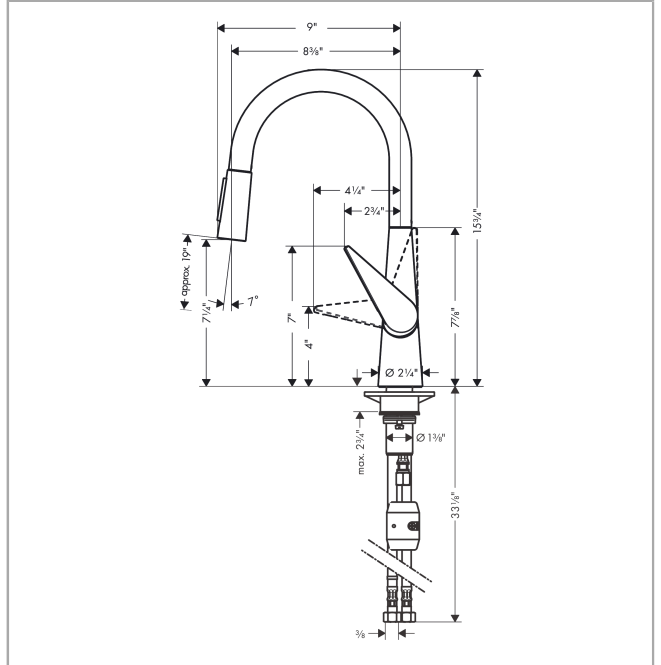

**Talis S**  
**HighArc Kitchen Faucet, 2-Spray Pull-Down, 1.75 GPM**  
 Finishes : **chrome** Part no. : **72813001**

**Description**

**Features**

- Swivel range 110° / 150°
- Laminar and needle spray
- Toggle spray diverter
- MagFit magnetic sprayhead docking
- Single-hole installation
- Flow: 1.75 GPM (6.6 L/Min)
- Ceramic cartridge
- 3/8" connections
- Integrated double backflow prevention

**Item details**

List Price \$ 589.00

**Technology**

**Compliance**

**Product image**

**Scale drawing**

**Talis S**  
**HighArc Kitchen Faucet, 2-Spray Pull-Down, 1.75 GPM**  
 Finishes : **chrome**    Part no. : **72813001**

Exploded drawing

Year of production: >01/17

**Talis S**  
**HighArc Kitchen Faucet, 2-Spray Pull-Down, 1.75 GPM**  
 Finishes : **chrome** Part no. : **72813001**