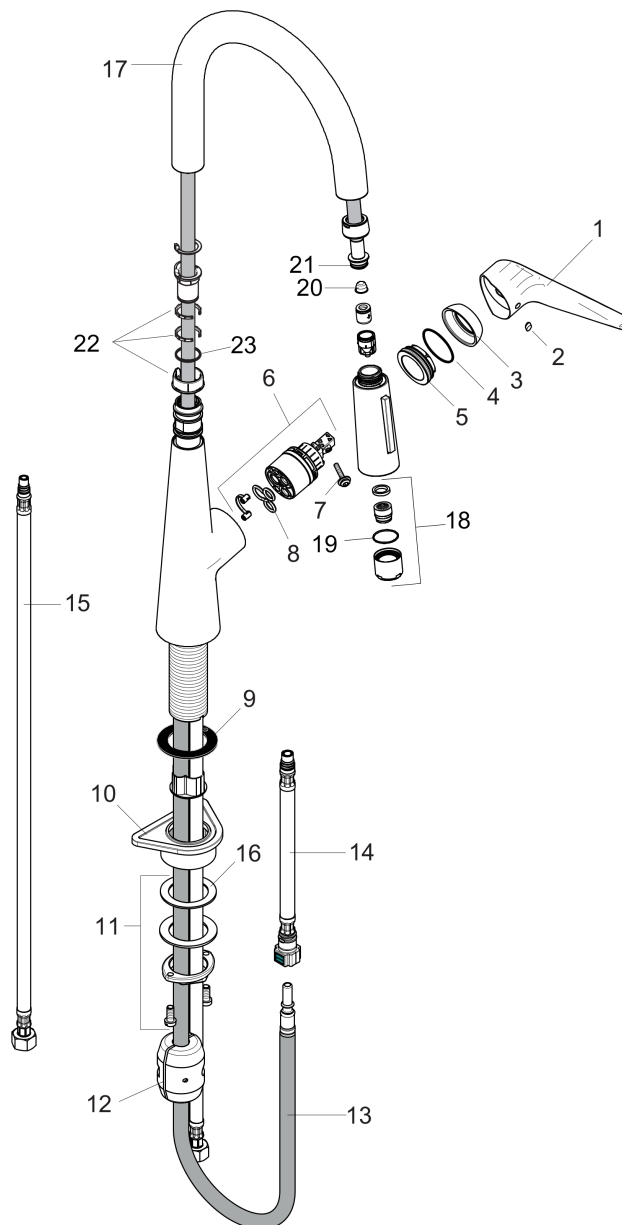

**Talis S**  
**HighArc Kitchen Faucet, 2-Spray Pull-Down, 1.75 GPM**  
 Finishes : **chrome** Part no. : **72813001**

**Description**

**Features**

- Swivel range 110° / 150°
- Laminar and needle spray
- Toggle spray diverter
- MagFit magnetic sprayhead docking
- Single-hole installation
- Flow: 1.75 GPM (6.6 L/Min)
- Ceramic cartridge
- 3/8" connections
- Integrated double backflow prevention

Exploded drawing

Year of production: >01/17

**Talis S**  
**HighArc Kitchen Faucet, 2-Spray Pull-Down, 1.75 GPM**  
 Finishes : **chrome** Part no. : **72813001**