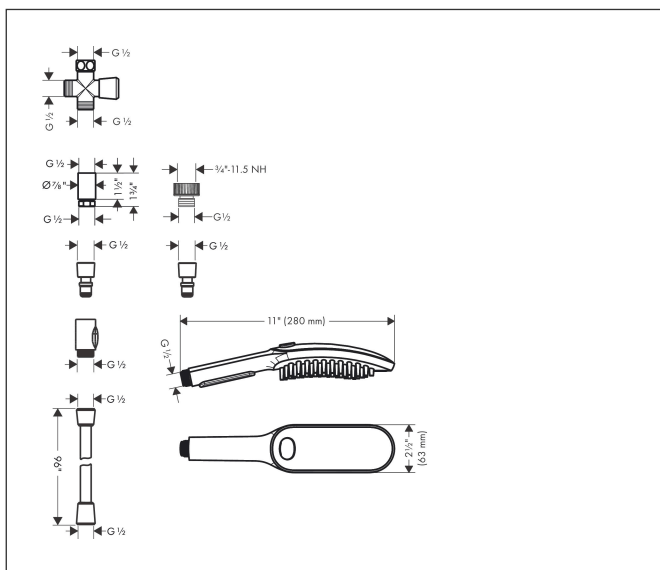

Brand	hansgrohe
Art. Name	DogShower Bundle 150, 3-Jet Select
Art. Nr.	04974560
Surface	Pink
Pos.	1

Product Picture

Features

- Consists of: Handshower, Handshower hose, quick connector, 3-way diverter, Garden adapter
- shower head size: 5 7/8 inches
- Material: Plastic
- Spray modes: fur spray, leg spray, paw spray
- spray type alternation: Select button for comfortable alternation of spray modes
- elongated, brush-like nozzles (1,5 cm) for thorough cleaning with massage effect
- ergonomic design
- Water Boost: boost function to increase waterflow when needed
- Integrated double backflow prevention
- connection thread: 1/2" NPT
- connection dimension: DN15
- suitable for continuous flow water heaters
- rinseable screen seal

Drawing

Technology

Spray Types