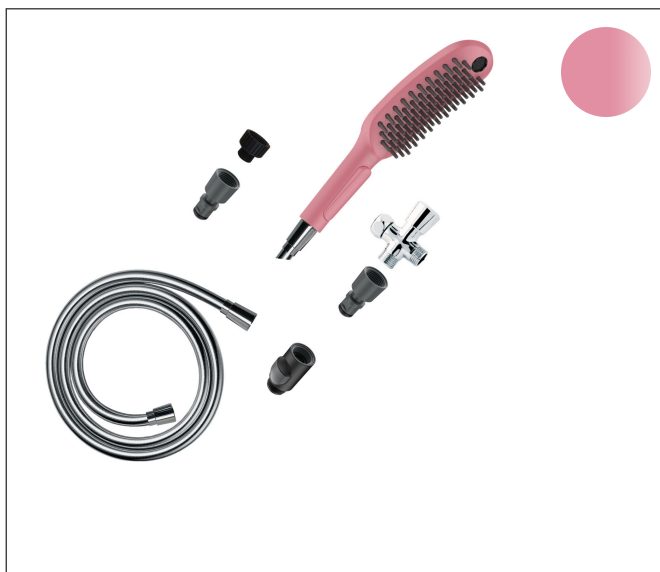

Brand	hansgrohe
Art. Name	DogShower Bundle 150, 3-Jet Select
Art. Nr.	04974560
Surface	Pink
Pos.	1

Product Picture

Features

- Consists of: Handshower, Handshower hose, quick connector, 3-way diverter, Garden adapter
- shower head size: 5 7/8 inches
- Material: Plastic
- Spray modes: fur spray, leg spray, paw spray
- spray type alternation: Select button for comfortable alternation of spray modes
- elongated, brush-like nozzles (1,5 cm) for thorough cleaning with massage effect
- ergonomic design
- Water Boost: boost function to increase waterflow when needed
- Integrated double backflow prevention
- connection thread: 1/2" NPT
- connection dimension: DN15
- suitable for continuous flow water heaters
- rinseable screen seal

Drawing

Technology

Spray Types