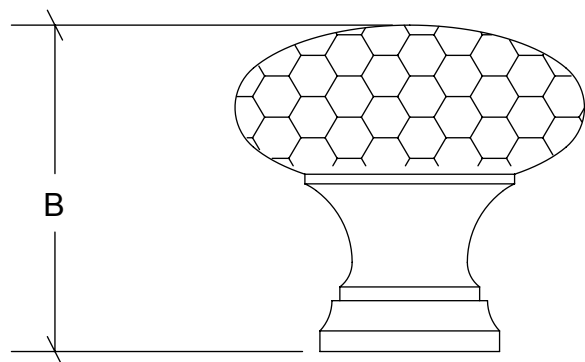

## CK057H Cabinet Knob Hammered

B: 7/8", 1-1/8", 1-3/8"