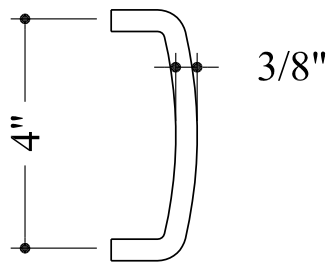

HAMILTON SINKLER

DP114 Heritage Drawer Pull

Available in BRONZE PATINA finish

Base Material:
— Solid Bronze

Cross Section
(DP 114-series, only)

DP-114.6

DP-114.4

DP-114.3