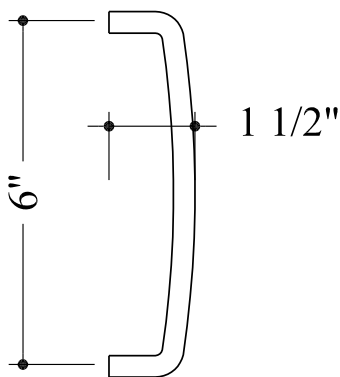

HAMILTON SINKLER

DP114 Heritage Drawer Pull

Available in BRONZE PATINA finish

Base Material:
— Solid Bronze

Cross Section
(DP 114-series, only)

DP-114.6

DP-114.4

DP-114.3