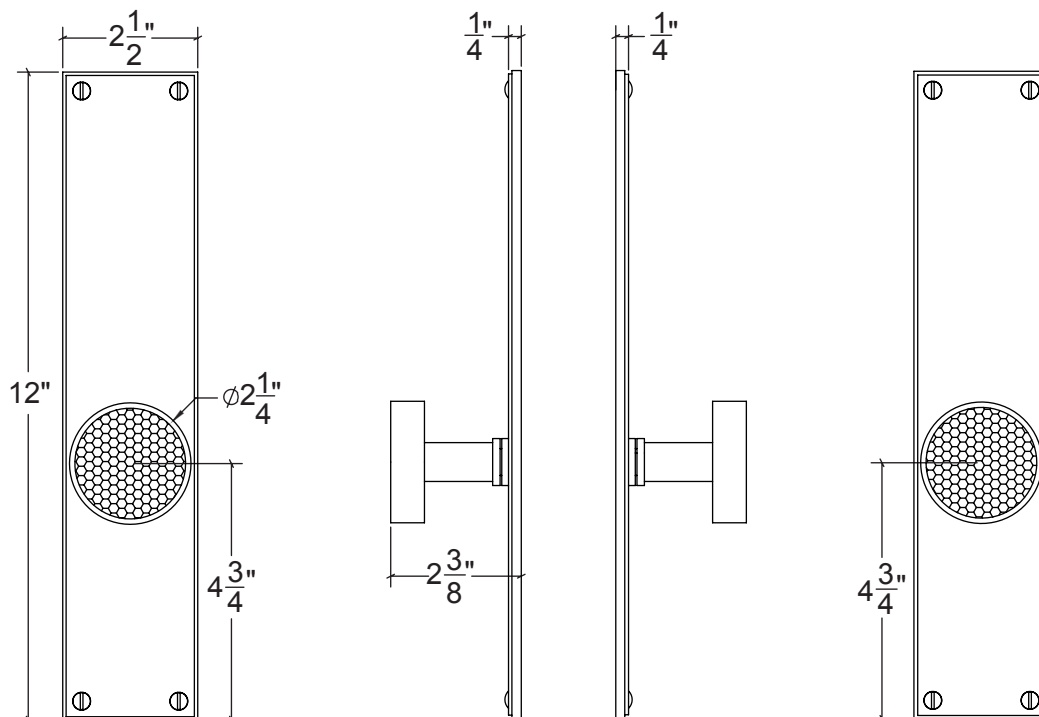

HAMILTON SINKLER

PA201MK Revival Modern Escucheon Set Mortise Entry Set

Standard Finishes:

- Bright Antique Brass
- Brushed Nickel
- Oil Rubbed Bronze
- Polished Chrome
- Polished Nickel
- Polished Brass Unlacquered

Special Order Finish:

- Satin Brass

Base Material:

Solid Brass

Select a Lever or Knob from Revival Modern Collection (Shown with HK001H)

Mortise Lock standard backsets are 2-1/2" and 2-3/4"

Tubular Latch standard backsets are 2-3/8" and 2-3/4"

Can work with 2-1/8" face bores