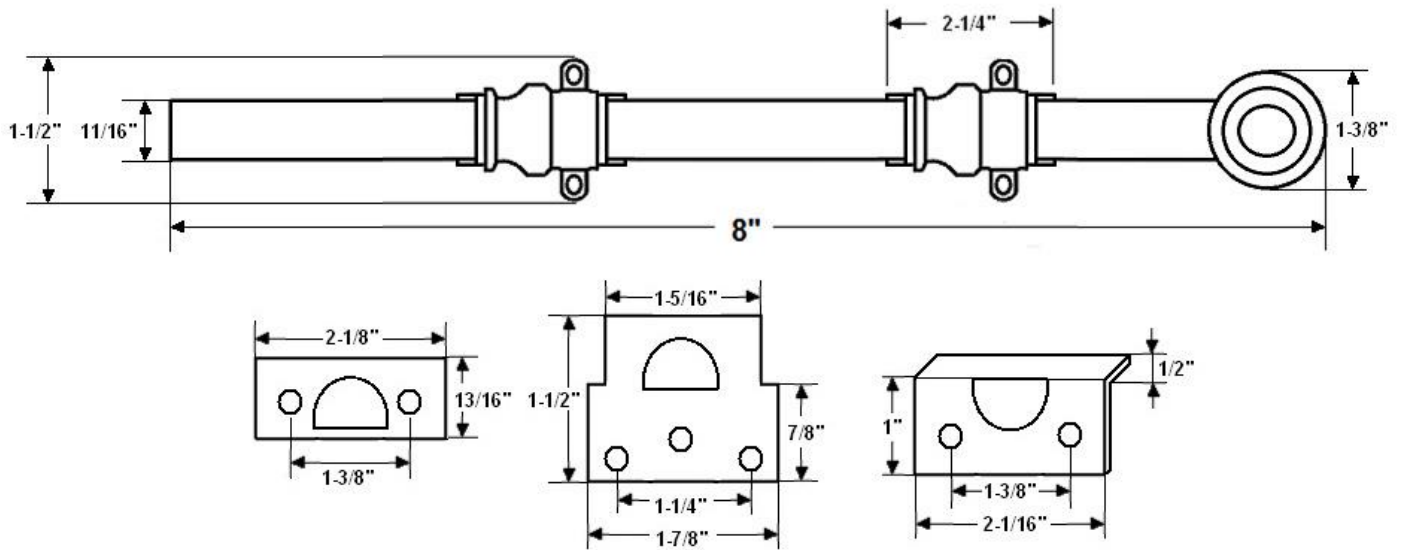

"The Special Finishes Specialist" ©

by St. Simons, Inc.

idhbrass.com

Quality Solid Brass Decorative Hardware & Bath Accessories

Product Data Sheet
 Premium Grade Solid Brass
8" Colonial Swirl Knob Ornamental Bolt with 2" Barrel Guide
Item# 11204

Dimensions:

- Knob Diameter: 11/16"
- Guide Height: 2-5/16"
- Guide Width: 1-5/8"
- Overall Projection: 1-5/18" (base to knob)
- Throw: 1-1/8"
- Weight: 16-1/2 oz.

Dimensions are for reference use only.

For exact dimensions, please measure actual part.

Product Description & Features:

11204 Solid Brass Heavy Duty 8" Colonial Swirl Knob Ornamental Surface Bolt with 2" Barrel Guide

- 3 Strikes: Mortise, Angle and Universal

Catalog Section: B

**8" Colonial Swirl Knob Ornamental Bolt
with 2" Barrel Guide**

Item# 11204

Date: Rev 03/13