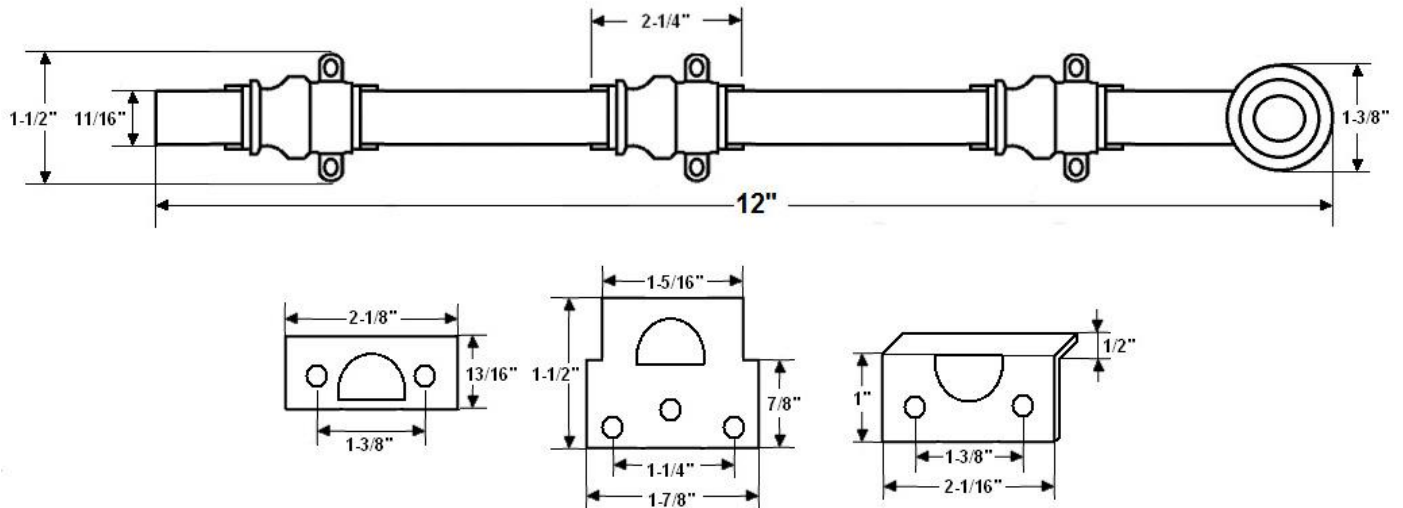

"The Special Finishes Specialist" ©

by St. Simons, Inc.

idhbrass.com

Quality Solid Brass Decorative Hardware & Bath Accessories

Product Data Sheet
 Premium Grade Solid Brass
12" Colonial Swirl Knob Ornamental Bolt with 2" Barrel Guide
Item# 11212

Dimensions:

- Knob Diameter: 11/16"
- Guide Height: 2-5/16"
- Guide Width: 1-5/8"
- Overall Projection: 1-5/18" (base to knob)
- Throw: 1-1/8"
- Weight: 19 oz.

*Dimensions are for reference use only.
 For exact dimensions, please measure actual part.*

Product Description & Features:

11212 Solid Brass Heavy Duty 12" Colonial Swirl Knob Ornamental Surface Bolt with 2" Barrel Guide

- 3 Strikes: Mortise, Angle and Universal

Catalog Section: B

**12" Colonial Swirl Knob Ornamental Bolt
 with 2" Barrel Guide**