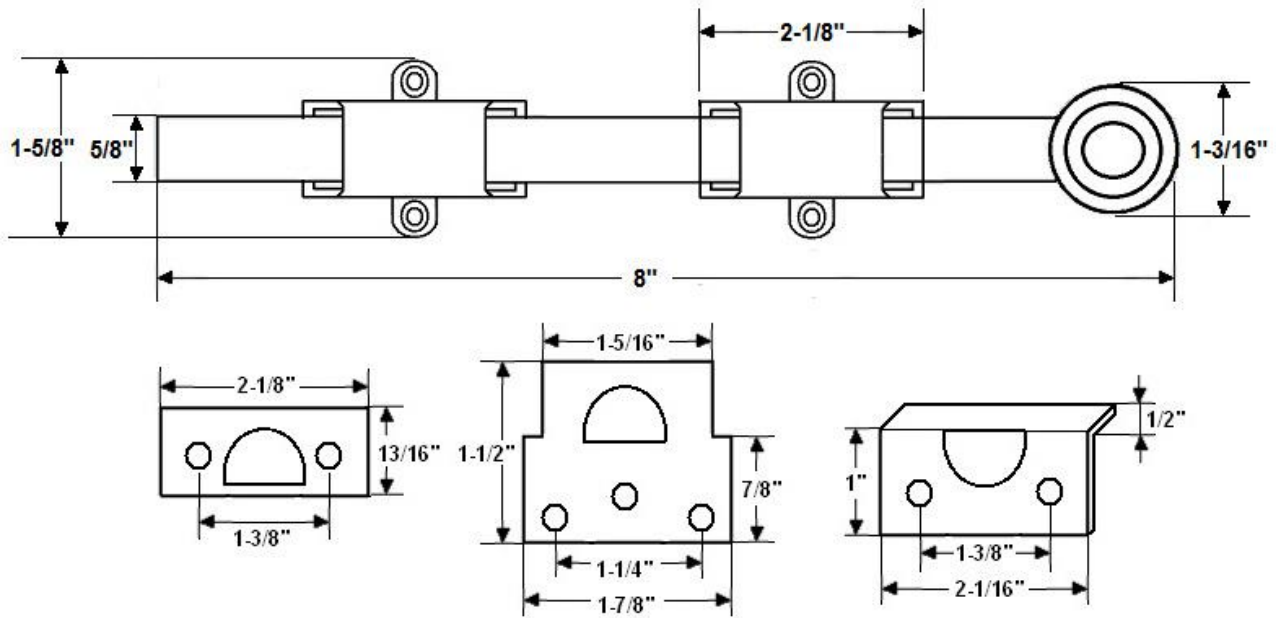

"The Special Finishes Specialist" ©

by St. Simons, Inc.

idhbrass.com

Quality Solid Brass Decorative Hardware & Bath Accessories

Product Data Sheet
 Premium Grade Solid Brass
8" Surface Bolt with Colonial Swirl Knob
 Item# 11272S

Dimensions:

- Guide Height: 2-1/8"
- Guide Width: 1-5/8"
- Knob Diameter: 1-3/16"
- Projection: 1-3/16"
- Weight: 11-1/16 oz.

*Dimensions are for reference use only.
 For exact dimensions, please measure actual part.*

Product Description & Features:

11272S Solid Brass 8" Heavy Duty Surface Bolt with Colonial Swirl Knob

- 3 Strikes: Mortise, Angle and Universal

Catalog Section: B

8" Surface Bolt with Colonial Swirl Knob