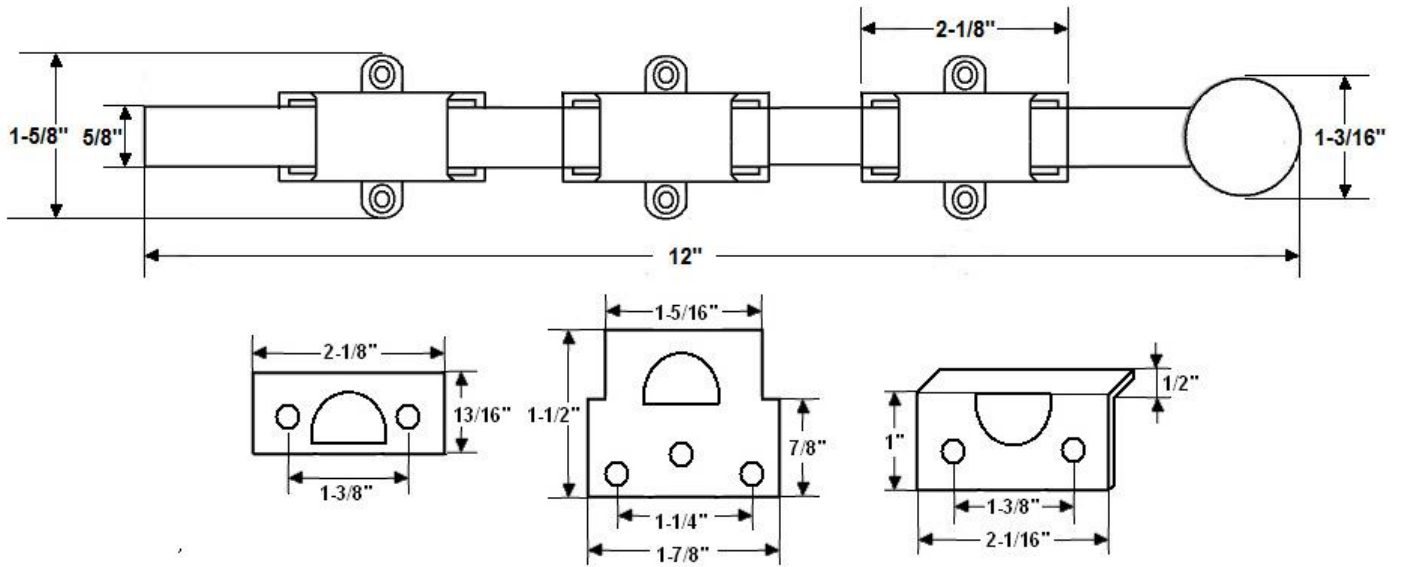

"The Special Finishes Specialist" ©

by St. Simons, Inc.

idhbrass.com

Quality Solid Brass Decorative Hardware & Bath Accessories

Product Data Sheet
Premium Grade Solid Brass
12" Surface Bolt with Round Knob
Item# 11278

Dimensions:

- Guide Height: 2-1/8"
- Guide Width: 1-5/8"
- Knob Diameter: 1-3/16"
- Projection: 1-3/8"
- Weight: 11-1/16 oz.

Dimensions are for reference use only.

For exact dimensions, please measure actual part.

Product Description & Features:

11278 Solid Brass 12" Heavy Duty Surface Bolt with Round Knob

- 3 Strikes: Mortise, Angle and Universal

Catalog Section: B

12" Surface Bolt with Round Knob

Item# 11278

Date: Rev 03/13