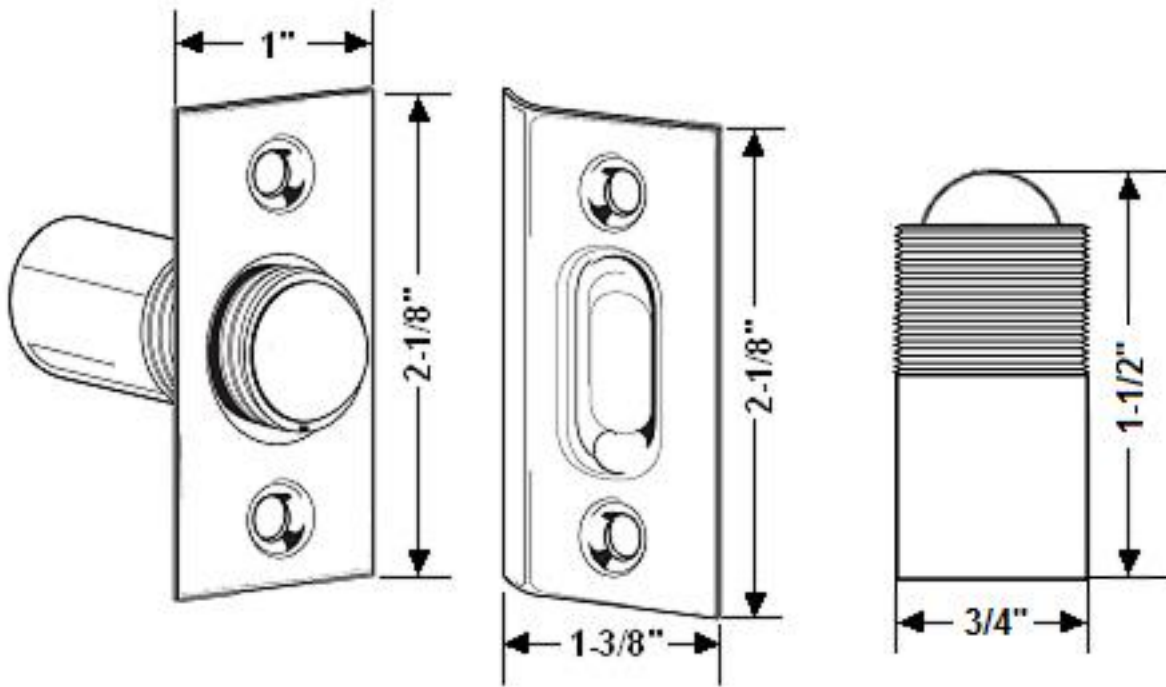

"The Special Finishes Specialist" ©

by St. Simons, Inc.

idhbrass.com

Quality Solid Brass Decorative Hardware & Bath Accessories

Product Data Sheet  
Premium Grade Solid Brass  
Wide Square Roller Ball Catch  
Item# 12011

**Dimensions:**

- Face: 1" x 2-1/8"
- Tube Diameter: 3/4"
- Tube Length: 1-1/2"
- Weight: 2-3/4 oz.

*Dimensions are for reference use only.*

*For exact dimensions, please measure actual part.*

**Product Description & Features:**

12011 Solid Brass Wide Square Roller Ball Catch

- **Strike:** 1-3/8" x 2-1/8"

**Catalog Section: K**

**Wide Square Roller Ball Catch**

**Item# 12011**

**Date: Rev 03/13**