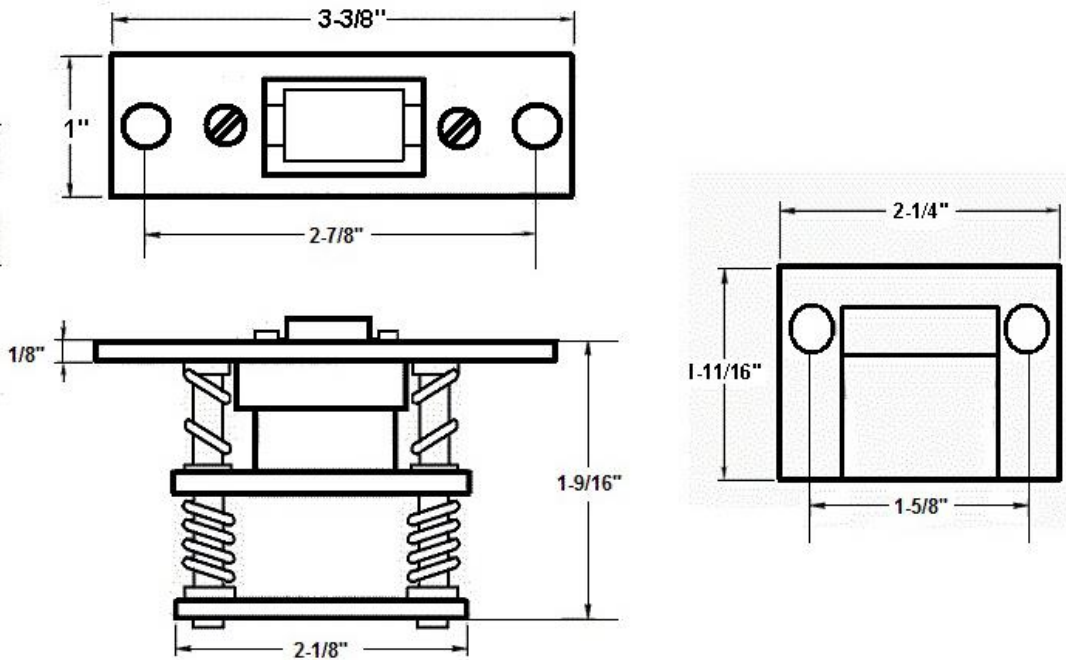

"The Special Finishes Specialist" ©

by St. Simons, Inc.

idhbrass.com

Quality Solid Brass Decorative Hardware & Bath Accessories

Product Data Sheet
 Premium Grade Solid Brass
Heavy Duty Silent Roller Latch with Square Strike (Adjustable)
Item# 12017

Dimensions:

- Face: 1" x 3-3/8"
- Depth: 1-1/2"
- Weight: 9-1/2 oz.

*Dimensions are for reference use only.
For exact dimensions, please measure actual part.*

Product Description & Features:

12017 Solid Brass Heavy Duty Silent Roller Latch with Square Strike (Adjustable)

- **Strike:** 1-1/16" x 2-1/4"

Catalog Section: K

Heavy Duty Silent Roller Latch with Square Strike (Adjustable)

Item# 12017

Date: Rev 03/13