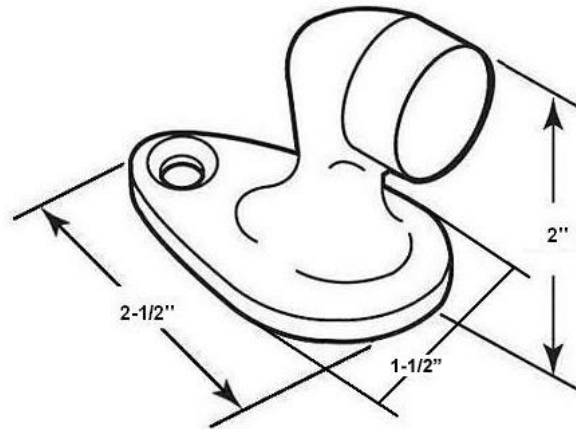

"The Special Finishes Specialist" ©

by St. Simons, Inc.

idhbrass.com

Quality Solid Brass Decorative Hardware & Bath Accessories

Product Data Sheet  
Premium Grade Solid Brass  
Small Stop "Gooseneck"  
Item# 13012

**Dimensions:**

- Overall Height: 2"
- Base Length: 2-1/2"
- Base Width: 1-1/2"
- Maximum Clearance: 1-3/4"
- Body Weight: 7-1/2 oz.
- Total Weight: 10-1/2 oz. (including all accessories)

*Dimensions are for reference use only.  
For exact dimensions, please measure actual part.*