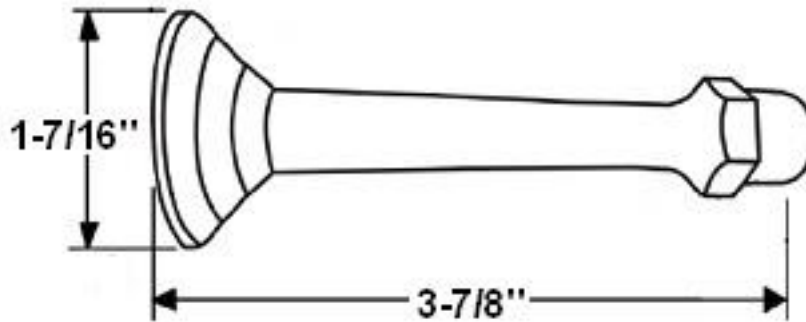

"The Special Finishes Specialist" ©

by St. Simons, Inc.

idhbrass.com

Quality Solid Brass Decorative Hardware & Bath Accessories

Product Data Sheet
 Premium Grade Solid Brass
3-3/4" Fancy 3 Ring Base Stop
Item# 13013

Dimensions:

- Overall Length: 3-7/8"
- Base Diameter: 1-7/16"
- Screw: 1-1/4"
- Weight: 4 oz.

*Dimensions are for reference use only.
 For exact dimensions, please measure actual part.*

Product Description & Features:

13013 Solid Brass 3-3/4" Extra Wide Diameter Door Stop with Classic Waterfall Base Pattern

- Superior grade rubber tip
- Easy to install—Hexagonal head allows for easy installation
- Extra-long base screw and larger diameter base enhances stability
- Extra black rubber tip included
- Solid brass for strength, durability and appearance
- Ideal for tight spaces such as bathrooms
- Modern Era

Catalog Section: D

3-3/4" Fancy 3 Ring Base Stop

Item# 13013

Date: Rev 03/13