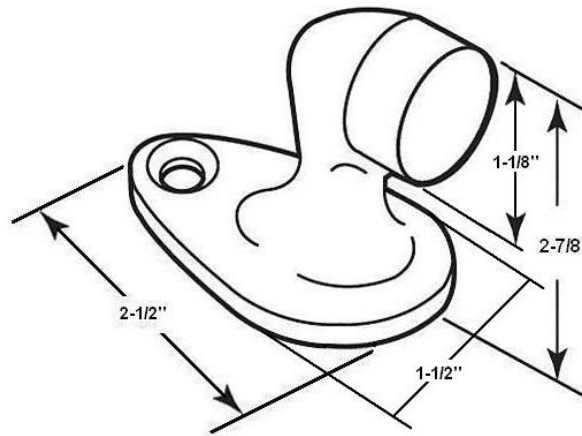

"The Special Finishes Specialist" ©

by St. Simons, Inc.

idhbrass.com

Quality Solid Brass Decorative Hardware & Bath Accessories

Product Data Sheet  
Premium Grade Solid Brass  
Large Stop "Gooseneck"  
Item# 13014

**Dimensions:**

- Overall Height: 2-7/8"
- Base Length: 2-1/2"
- Base Width: 1-1/2"
- Maximum Clearance: 2-1/2"
- Body Weight: 8-1/2 oz.
- Total Weight: 12 oz. (including all accessories)

*Dimensions are for reference use only.  
For exact dimensions, please measure actual part.*