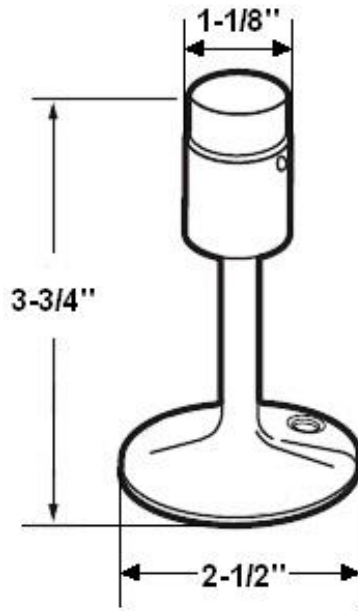

"The Special Finishes Specialist" ©

by St. Simons, Inc.

idhbrass.com

Quality Solid Brass Decorative Hardware & Bath Accessories

Product Data Sheet
Premium Grade Solid Brass
"Cup" Stop
Item# 13018

Dimensions:

- Overall Height: 3-3/4"
- Base Diameter: 2-1/2"
- Body Weight: 8-1/2 oz.
- Total Weight: 12-1/2 oz. (includes all accessories)

*Dimensions are for reference use only.
For exact dimensions, please measure actual part.*

Product Description & Features:

13018 Solid Brass Heavy Duty "Cup" Stop

- Superior grade rubber bumper
- Extra black rubber tip included
- 2 screw pins secure the rubber tip
- Includes screws for wood and cement applications
- Designed for large residential doors and commercial applications

Catalog Section: D

"Cup" Stop

Item# 13018

Date: Rev 03/13