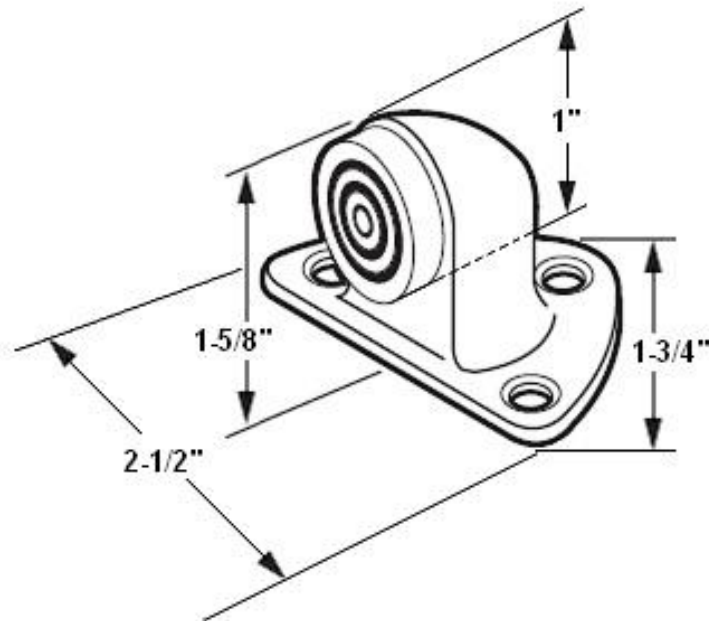

"The Special Finishes Specialist" ©

by St. Simons, Inc.

idhbrass.com

Quality Solid Brass Decorative Hardware & Bath Accessories

Product Data Sheet
Premium Grade Solid Brass
"Sphinx" Door Stop
Item# 13120

Dimensions:

- Overall Height: 1-5/8"
- Base: 1-3/4" x 2-1/2"
- Maximum Clearance: 1-1/2"
- Weight: 7 oz.

*Dimensions are for reference use only.
For exact dimensions, please measure actual part.*

Product Description & Features: