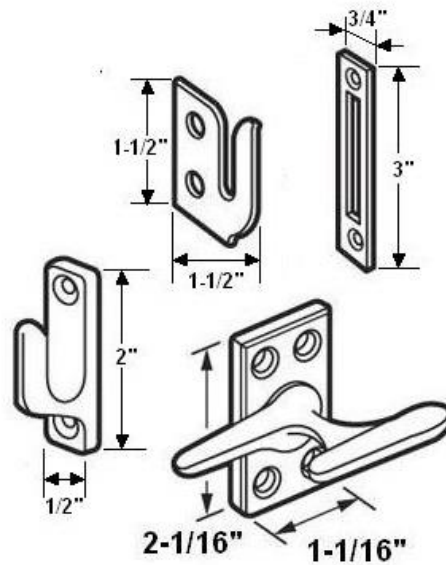

"The Special Finishes Specialist" ©

by St. Simons, Inc.

idhbrass.com

Quality Solid Brass Decorative Hardware & Bath Accessories

Product Data Sheet Premium Grade Solid Brass Large Casement Fastener Item# 21014

Dimensions:

- Body: 1-1/16" x 2-1/16"
- Projection: 1-7/8"
- Body Weight: 6 oz.
- Total Weight: 8-1/2 oz. (including 3 Strikes)

*Dimensions are for reference use only.
For exact dimensions, please measure actual part.*

Product Description & Features:

21014 Solid Brass Large Casement Fastener

- **Rim Strike**
→ 1-1/2" x 1-1/2"
- **Surface Strike**
→ 1/2" x 2"
- **Mortise Strike**
→ 3/4" x 3"

Catalog Section: E

Large Casement Fastener