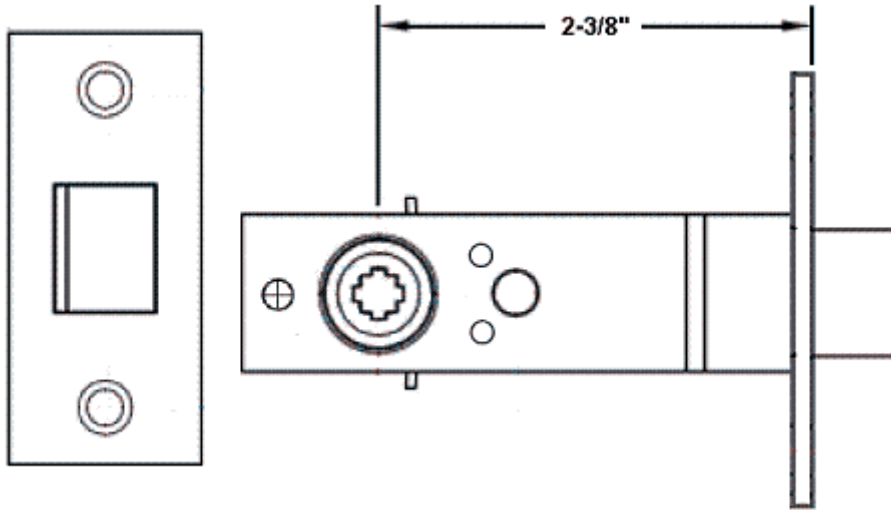

"The Special Finishes Specialist" ©

by St. Simons, Inc.

idhbrass.com

Quality Solid Brass Decorative Hardware & Bath Accessories

Product Data Sheet
 Premium Grade Solid Brass
2-3/8" Passage Tubular Latch
 Item# 21120S

Dimensions:

- Backset: 2-3/8"
- Height: 2-1/4"
- Width: 1"
- c/c: 1-1/2"
- Projection: 1/8"

*Dimensions are for reference use only.
 For exact dimensions, please measure actual part.*

Product Description & Features:

21120S Solid Brass 2-3/8" Passage Tubular Latch

Catalog Section: M

2-3/8" Passage Tubular Latch

Item# 21120S

Date: Rev 03/13