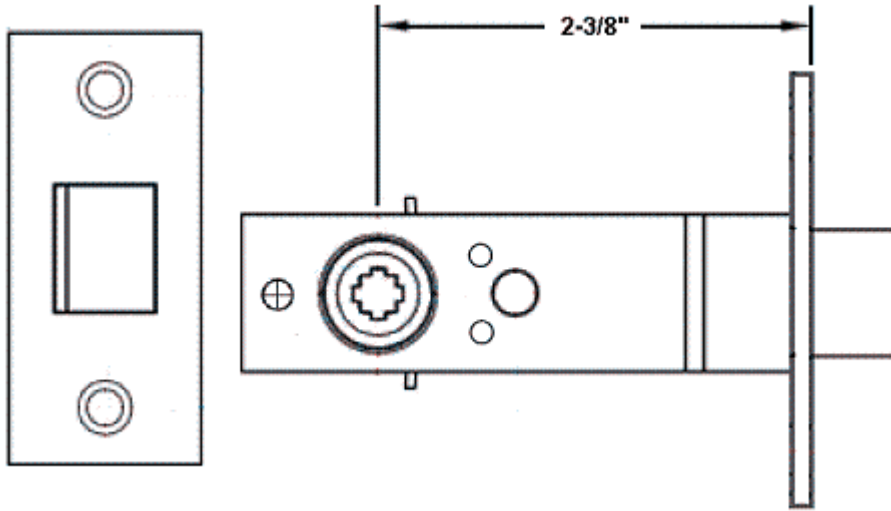

"The Special Finishes Specialist" ©

by St. Simons, Inc.

idhbrass.com

Quality Solid Brass Decorative Hardware & Bath Accessories

Product Data Sheet
 Premium Grade Solid Brass
2-3/8" Privacy Tubular Latch
 Item# 21120V

Dimensions:

- Backset: 2-3/8"
- Height: 2-1/4"
- Width: 1"
- c/c: 1-1/2"
- Projection: 1/8"

*Dimensions are for reference use only.
 For exact dimensions, please measure actual part.*

Product Description & Features:

21120V Solid Brass 2-3/8" Privacy Tubular Latch

Catalog Section: M

2-3/8" Privacy Tubular Latch

Item# 21120V

Date: Rev 03/13