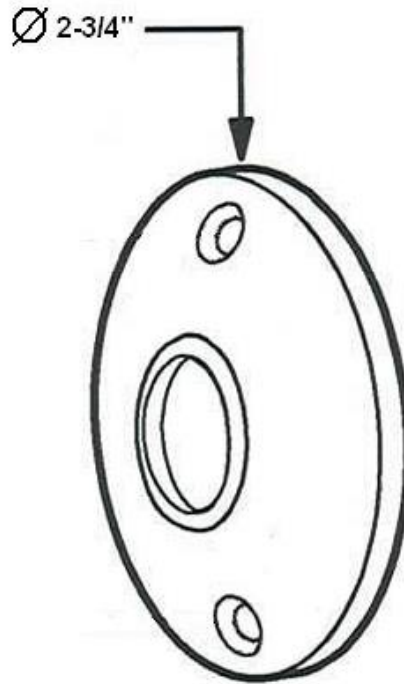

"The Special Finishes Specialist" ©

by St. Simons, Inc.

idhbrass.com

Quality Solid Brass Decorative Hardware & Bath Accessories

Product Data Sheet
Premium Grade Solid Brass
2-3/4" Rosette
Item# 21231

Dimensions:

- Outer Diameter: 2-3/4"
- Inner Diameter: 5/8"

*Dimensions are for reference use only.
For exact dimensions, please measure actual part.*

Product Description & Features:

21231 Solid Brass 2-3/4" Rosette (Pair)

Catalog Section: M

2-3/4" Rosette

Item# 21231

Date: Rev 03/13