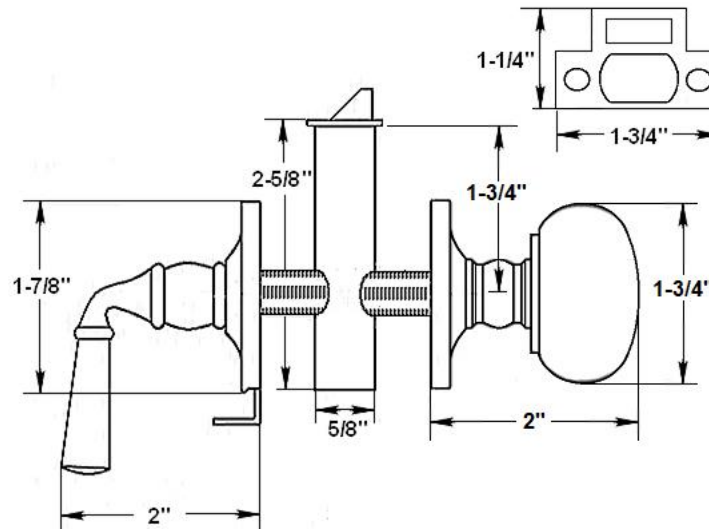

Dimensions:

- Backset: 1-3/4"
- Rose Diameter: 1-7/8"
- Knob & Lever Projection: 2"
- Latch Length: 2-5/8"
- Latch Diameter: 5/8"
- Knob Diameter: 1-3/4"
- Lever Length: 2"
- Spindle Length: 3-3/8"
- Weight: 10-1/2 oz.

*Dimensions are for reference use only.
For exact dimensions, please measure actual part.*

Product Description & Features:

21250 Solid Brass Storm Screen Door Latch with Rosettes (Knob & Lever Model)

- Standard Strike: 1-3/4" x 1-1/4"