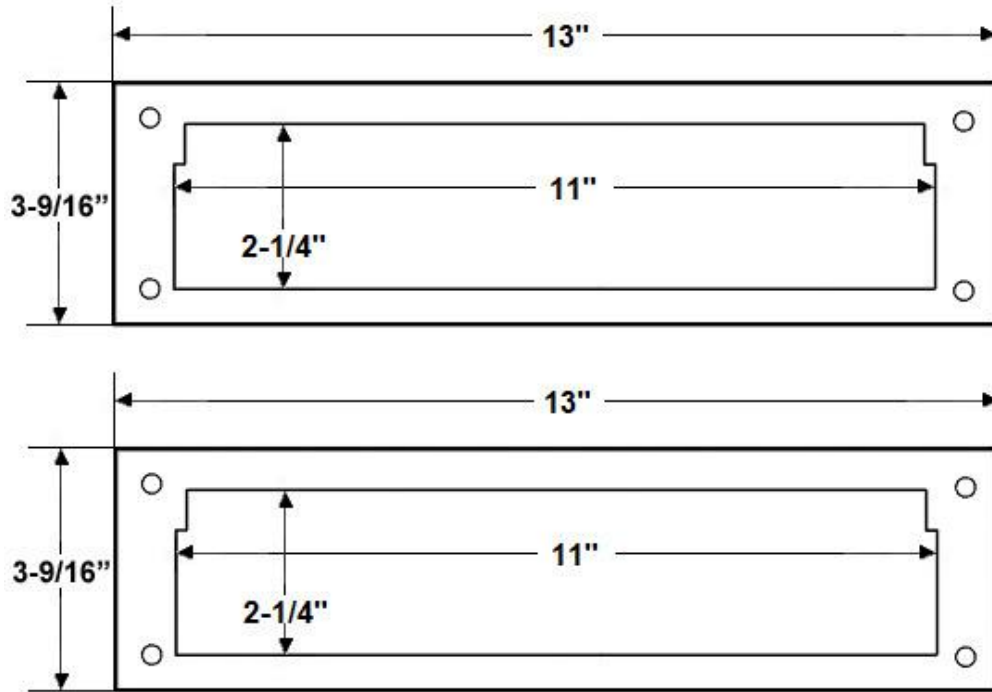

**Dimensions:**

- Height: 3-9/16"
- Width: 13"
- Opening: 11" x 2"
- Weight: 35 oz.

*Dimensions are for reference use only.  
 For exact dimensions, please measure actual part.*

**Product Description & Features:**

22123 Solid Brass Magazine Mail Plate with Inside Cover  
 (Exclusive Curved Plate Design)

**Catalog Section: I**

**Magazine Mail Plate with Inside Cover**

**Item# 22123**

Date: Rev 03/13