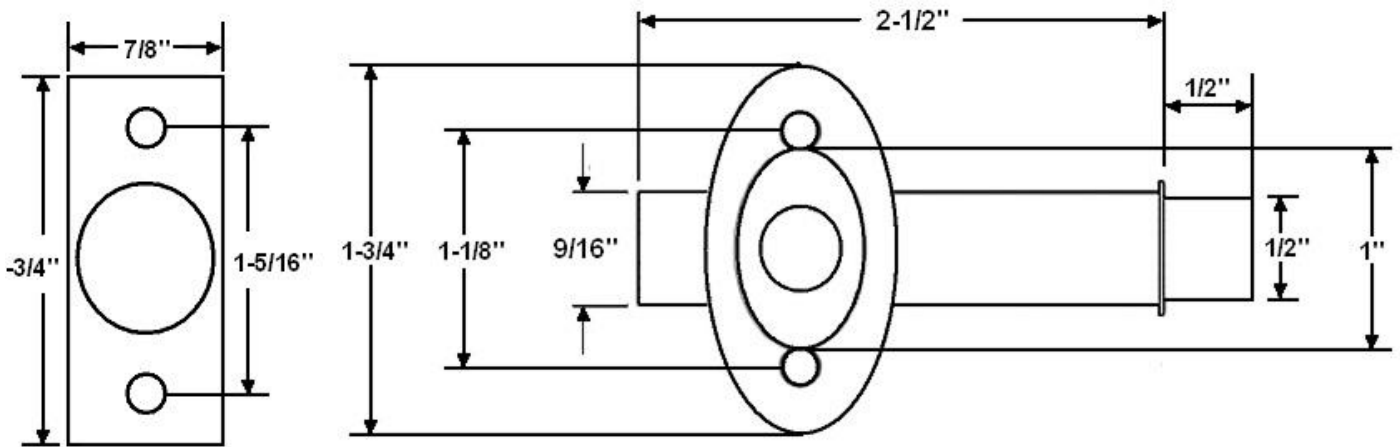

"The Special Finishes Specialist" ©

by St. Simons, Inc.

idhbrass.com

Quality Solid Brass Decorative Hardware & Bath Accessories

Product Data Sheet
Premium Grade Solid Brass
Mortise Door Bolt
Item# 28500

Dimensions:

- Body Length: 2-1/2"
- Diameter: 9/16"
- Projection: 7/8"
- Backset: 1-3/4"
- Throw: 1/2"
- Weight: 3-1/2 oz

*Dimensions are for reference use only.
For exact dimensions, please measure actual part.*

Product Description & Features:

28500 Solid Brass Mortise Door Bolt

- Strike: 1-3/4" x 7/8"
- Screw: #6 x 3/4"

Catalog Section: H

Mortise Door Bolt

Item# 28500

Date: Rev 03/13