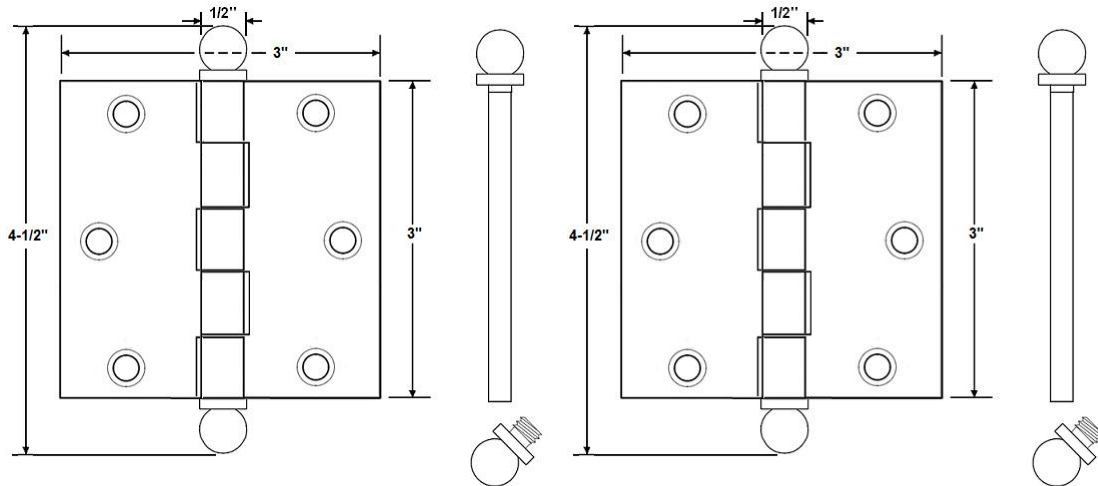

"Demand Quality, Demand idh" ©

by St. Simons, Inc.

idhbrass.com

Premium Quality Solid Brass Decorative Hardware & Bath Accessories

Product Data Sheet Premium Grade Solid Brass

3" x 3" Solid Extruded Brass Ball Tip Loose Pin Door Hinges (Pair) Item# 80101

Dimensions:

- Length of Joint: 3.0"
- Width Open: 3.0"
- Gauge of Metal: 0.11"
- Finial Diameter: 0.50"
- Barrel Diameter: 0.50"
- Net Weight: 7.3 oz. (1 Hinge)
- Net Weight: 14.7 oz. (2 Hinges)
- Gross Weight: 17.2 oz. (per inner box)

*Dimensions are for reference use only.
For exact dimensions, please measure actual part.*

Product Description & Features:

80101 3" x 3" Solid Extruded Brass Ball Tip Loose Pin Door Hinges (Pair)

- Solid Brass Slotted Flathead Screws
- Screws: #10 x 1.00"
- Screw Qty. per pair: 12
- Packing per box: 1 pair
- Pin Material: 304 Stainless Steel

Catalog Section: J

3" x 3" Solid Extruded Brass Ball Tip Loose Pin Door Hinges (Pair)

Item# 80101

Date: Rev 03/15