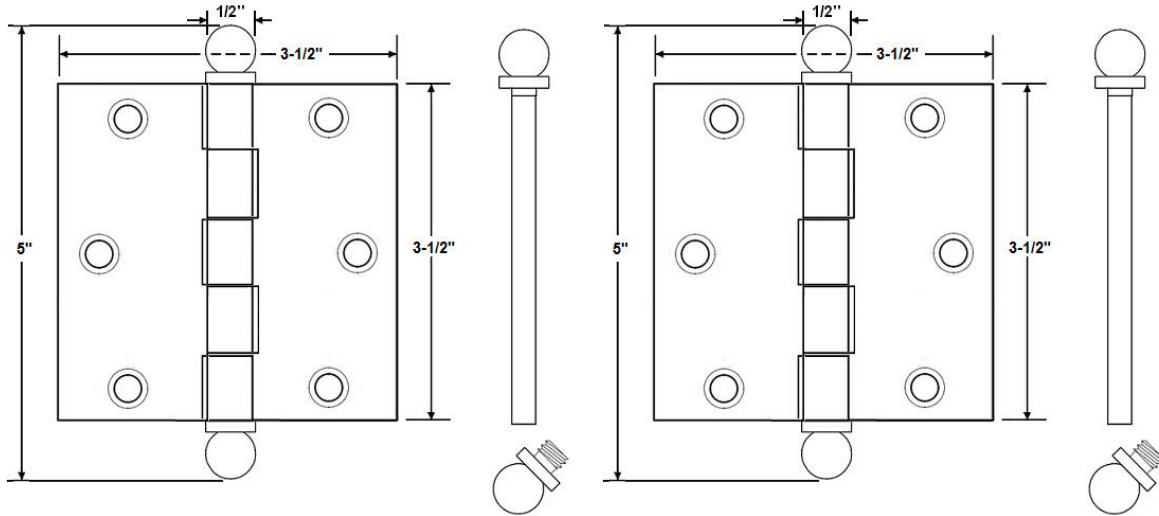

"Demand Quality, Demand idh" ©

by St. Simons, Inc.

idhbrass.com

Premium Quality Solid Brass Decorative Hardware & Bath Accessories

Product Data Sheet Premium Grade Solid Brass

3-1/2" x 3-1/2" Solid Extruded Brass Ball Tip Loose Pin Door Hinges (Pair) Item# 80102

Dimensions:

- Length of Joint: 3.5"
- Width Open: 3.5"
- Gauge of Metal: 0.11"
- Finial Diameter: 0.50"
- Barrel Diameter: 0.50"
- Net Weight: 9.4 oz. (1 Hinge)
- Net Weight: 18.8 oz. (2 Hinges)
- Gross Weight: 21.6 oz. (per inner box)

*Dimensions are for reference use only.
For exact dimensions, please measure actual part.*

Product Description & Features:

80102 3-1/2" x 3-1/2" Solid Extruded Brass Ball Tip Loose Pin Door Hinges (Pair)

- Solid Brass Slotted Flathead Screws
- Screws: #10 x 1.00"
- Screw Qty. per pair: 12
- Packing per box: 1 pair
- Pin Material: 304 Stainless Steel

Catalog Section: J

3-1/2" x 3-1/2" Solid Extruded Brass Ball Tip Loose Pin Door Hinges (Pair)