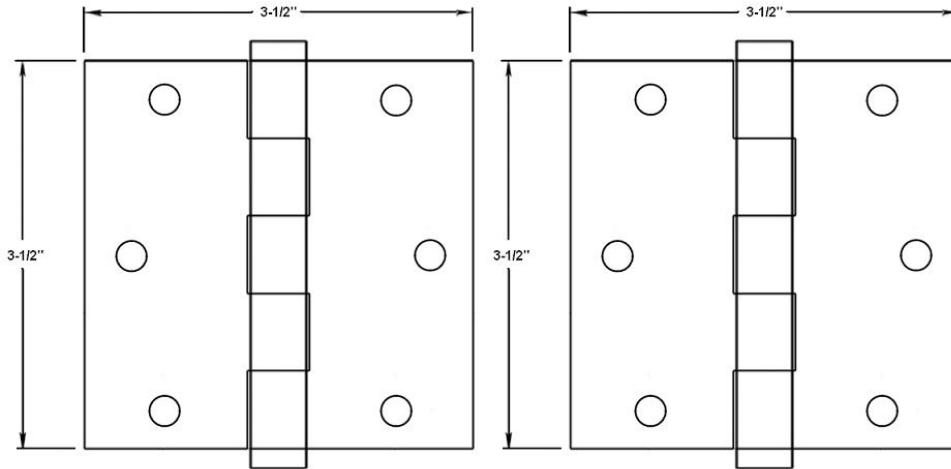

by St. Simons, Inc.

idhbrass.com

Premium Quality Solid Brass Decorative Hardware & Bath Accessories

Product Data Sheet Premium Grade Solid Brass

3-1/2" x 3-1/2" Solid Extruded Brass Full Mortise Square Corner Door Hinges (Pair) Item# 83535

Dimensions:

- Length of Joint: 3.5"
- Width Open: 3.5"
- Gauge of Metal: 0.123"
- Finial Diameter: 0.50"
- Barrel Diameter: 0.50"
- Net weight: 9.0 oz. (1 Hinge)
- Net Weight: 18.0 oz. (2 Hinges)
- Gross Weight: 20.4 oz. (per inner box)

*Dimensions are for reference use only.
For exact dimensions, please measure actual part.*

Product Description & Features:

83535 3-1/2" x 3-1/2" Solid Extruded Brass Full Mortise Square Corner Door Hinges (Pair)

- Solid Brass Phillips Flathead Screws
- Screws: #10 x 1.00"
- Screw Qty. per pair: 12
- Packing per box: 1 pair
- Pin Material: 304 Stainless Steel

Catalog Section: J

3-1/2" x 3-1/2" Solid Extruded Brass Full Mortise Square Corner Door Hinges (Pair)