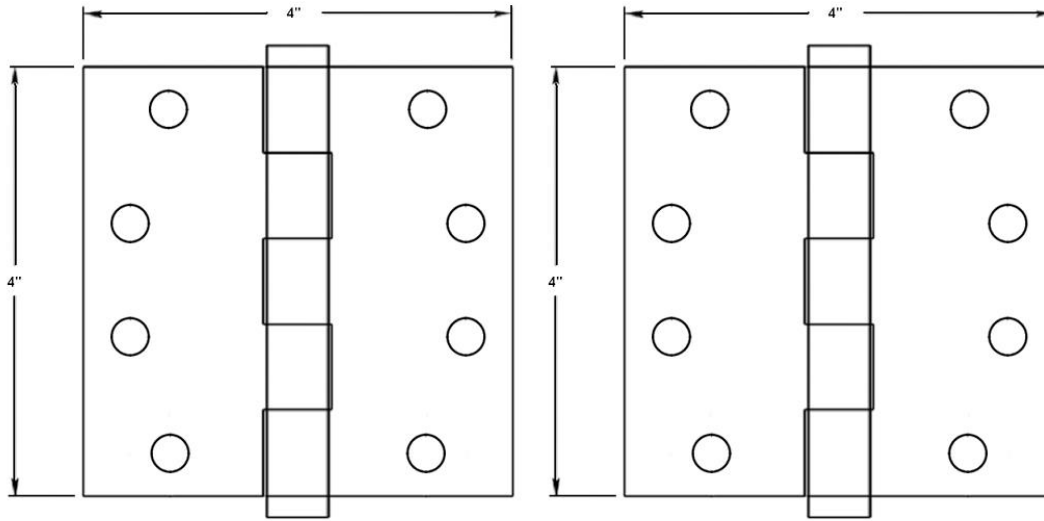

“Demand Quality, Demand idh” ©

by St. Simons, Inc.

idhbrass.com

Premium Quality Solid Brass Decorative Hardware & Bath Accessories

Product Data Sheet Premium Grade Solid Brass

4" x 4" Solid Extruded Brass Full Mortise Square Corner Door Hinges (Pair) Item# 84040

Dimensions:

- Length of Joint: 4.0"
- Width Open: 4.0"
- Gauge of Metal: 0.130"
- Finial Diameter: 0.50"
- Barrel Diameter: 0.50"
- Net weight: 11.1 oz. (1 Hinge)
- Net Weight: 22.1 oz. (2 Hinges)
- Gross Weight: 25.8 oz. (per inner box)

*Dimensions are for reference use only.
For exact dimensions, please measure actual part.*

Product Description & Features:

84040 4" x 4" Solid Extruded Brass Full Mortise Square Corner Door Hinges (Pair)

- Solid Brass Phillips Flathead Screws
- Screws: #12 x 1.25"
- Screw Qty. per pair: 16
- Packing per box: 1 pair
- Pin Material: 304 Stainless Steel

Catalog Section: J

4" x 4" Solid Extruded Brass Full Mortise Square Corner Door Hinges (Pair)