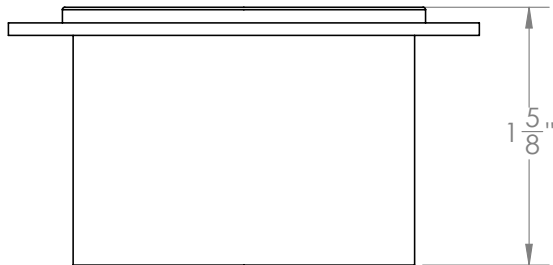

F 65 Specifications

F 65: 2" Non-Threaded Outlet
Intended for use for exterior applications.

Compatible with the following models:

- S-AG 38 / S-LAG 38
- S-DG 38 / S-DG 65
- S-LT 38 / S-LT 65
- S-AG 65 / S-LAG 65
- S-TIF 65 / S-LTIF 65
- S-AG 100