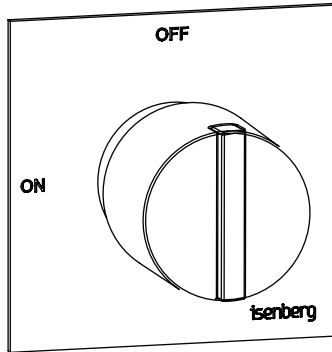

145.4511T | Trim For Volume Control

SPECIFICATIONS:

- Turn Handle to turn on/off water flow.
- Use with Valve (TVH.4511) - Not Included
- Extension Available - TVH.E137**

STANDARDS:

- ASME A112.18.1 / CSA B125.1

FINISHES :

- Chrome - 145.4511TCP