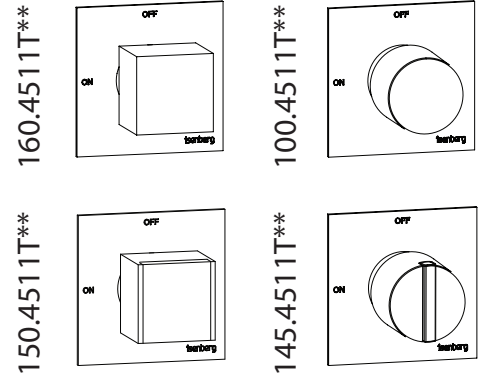

TVH.4511 | 3/4" Volume Control

SPECIFICATIONS:

- Turn Handle to turn on/off water flow.
- Valve Flow Rate - 13.0 GPM @ 60 PSI

STANDARDS:

- ASME A112.18.1 / CSA B125.1

Legislation Compliance

ZeroDrip Technology

Technical Diagram

Trims

Water Flow Diagram

Explosion Diagram

Part Number Guide:

- ① Volume Control Cartridge - TVH.4511-9853

Extension Kits

- Ⓐ Volume Control Handle Extension - TVHE137