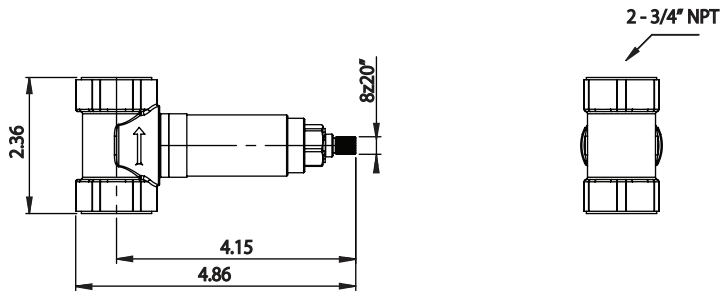

TVH.4511 | 3/4" Volume Control

SPECIFICATIONS:

- Turn Handle to turn on/off water flow.
- Valve Flow Rate - 13.0 GPM @ 60 PSI

STANDARDS:

- ASME A112.18.1 / CSA B125.1

Legislation Compliance

ZeroDrip Technology

Technical Diagram

Trims

Water Flow Diagram

Explosion Diagram

Part Number Guide:

- ① Volume Control Cartridge - TVH.4511-9853

Extension Kits

- Ⓐ Volume Control Handle Extension - TVHE137