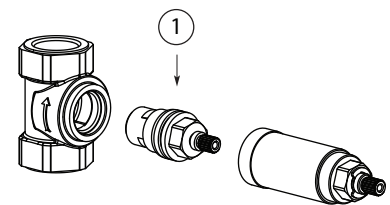

TVH.4511 | 3/4" Volume Control

SPECIFICATIONS:

- Turn Handle to turn on/off water flow.
- Valve Flow Rate - 13.0 GPM @ 60 PSI

STANDARDS:

- ASME A112.18.1 / CSA B125.1

Legislation Compliance

ZeroDrip Technology

Technical Diagram

Trims

Water Flow Diagram

Explosion Diagram

Part Number Guide:

- ① Volume Control Cartridge - TVH.4511-9853

Extension Kits

- Ⓐ Volume Control Handle Extension - TVHE137