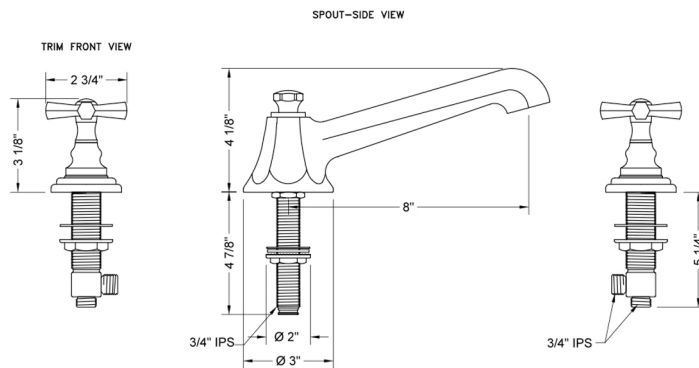

Westfield Roman Tub Set with Low Spout and Hex Cross Handles

Model #: 6970-T676-TRIM-

FEATURES:

- All brass roman deck mount tub set trim
- Quick connect/disconnect spout
- Stationary spout with full flow aerator
- Spout Hole Size Min-Max: 1 1/8" - 1 3/4"
- Valve Hole Size Min-Max: 1 1/4" - 1 3/8"
- Both standard metal & porcelain buttons are included for handles
- Requires J-6912 rough in kit

SPECIFICATION DRAWING:

* SPEC SHOWN WITH ROUGH KIT
SOLD SEPARATELY

AVAILABLE HANDLES:

T674

T675

T676

T678