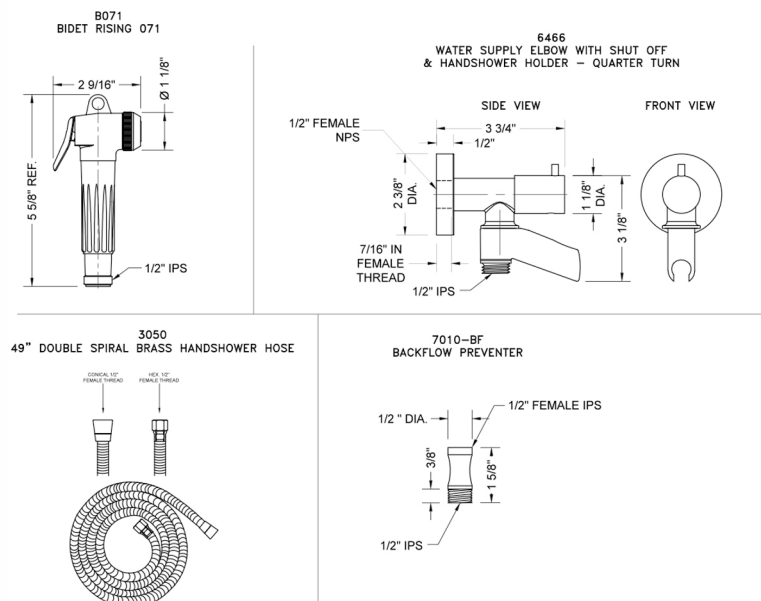

Bidet Rinsing Spray 071 Shower Kit

Model #: B071-646-

FEATURES:

- Brass power spray bidet kit
- 1/2" Female inlet x 1/2" Male outlet
- On/off trigger operation
- Available as shown ONLY
- Note:
 - Water must be turned off when not in use
- Kit includes:
 - Bidet handshower P/N B071
 - Water supply elbow with on/off valve and swivel handshower holder P/N 6466
 - Hose P/N 3049-DS
 - Dual check valve back flow preventer P/N 7010-BF

AVAILABLE FINISHES:

Polished Chrome (PCH)

SPECIFICATION DRAWING:

SPRAY PATTERNS:

Power Spray