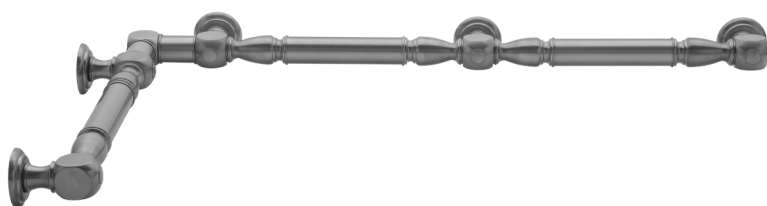

## G20 32" x 48" Inside Corner Grab Bar

Model #: **G20-32-48-IC-**

### FEATURES:

- ADA compliant when properly installed
- All brass construction, fully polished & plated
- All grab bars can be custom sized. Contact JACLO for pricing & availability
- Optional handshower sliders and toilet paper/wash cloth holders can be added only upon initial order
- Grab bars over 32" REQUIRE a middle post

### SPECIFICATION DRAWING:

BRASS LUXURY GRAB BAR							
PART. #	DESCRIPTION	A	B	PART. #	DESCRIPTION	A	B
G20-12-12-IC	CENTER OF POST	12"	12"	G20-24-36-IC	CENTER OF POST	24"	36"
G20-12-16-IC	CENTER OF POST	12"	16"	G20-24-48-IC	CENTER OF POST	24"	48"
G20-12-24-IC	CENTER OF POST	12"	24"	G20-24-60-IC	CENTER OF POST	24"	60"
G20-12-32-IC	CENTER OF POST	12"	32"				
G20-12-36-IC	CENTER OF POST	12"	36"	G20-32-32-IC	CENTER OF POST	32"	32"
G20-12-48-IC	CENTER OF POST	12"	48"	G20-32-36-IC	CENTER OF POST	32"	36"
G20-12-60-IC	CENTER OF POST	12"	60"	G20-32-48-IC	CENTER OF POST	32"	48"
				G20-32-60-IC	CENTER OF POST	32"	60"
G20-16-16-IC	CENTER OF POST	16"	16"				
G20-16-24-IC	CENTER OF POST	16"	24"	G20-36-36-IC	CENTER OF POST	36"	36"
G20-16-32-IC	CENTER OF POST	16"	32"	G20-36-48-IC	CENTER OF POST	36"	48"
				G20-36-60-IC	CENTER OF POST	36"	60"
G20-16-36-IC	CENTER OF POST	16"	36"				
G20-16-48-IC	CENTER OF POST	16"	48"	G20-48-48-IC	CENTER OF POST	48"	48"
G20-16-60-IC	CENTER OF POST	16"	60"	G20-48-60-IC	CENTER OF POST	48"	60"
G20-24-24-IC	CENTER OF POST	24"	24"				
G20-24-32-IC	CENTER OF POST	24"	32"	G20-60-60-IC	CENTER OF POST	60"	60"