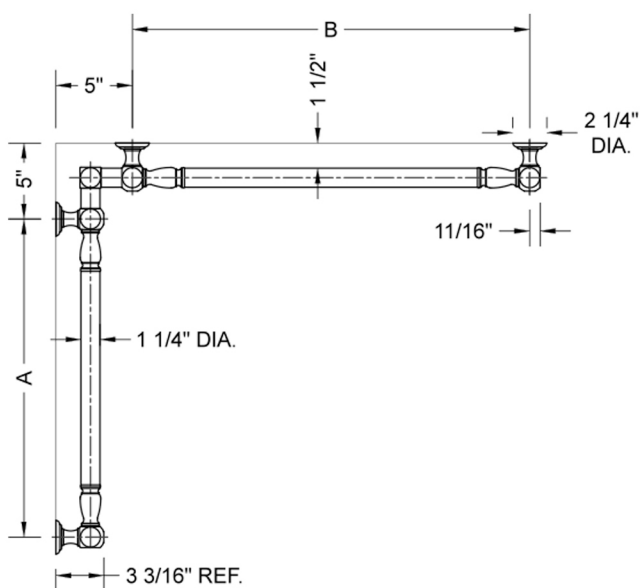

## G20 32" x 48" Inside Corner Grab Bar

Model #: **G20-32-48-IC-**

### FEATURES:

- ADA compliant when properly installed
- All brass construction, fully polished & plated
- All grab bars can be custom sized. Contact JACLO for pricing & availability
- Optional handshower sliders and toilet paper/wash cloth holders can be added only upon initial order
- Grab bars over 32" REQUIRE a middle post

### SPECIFICATION DRAWING:

BRASS LUXURY GRAB BAR							
PART. #	DESCRIPTION	A	B	PART. #	DESCRIPTION	A	B
G20-12-12-IC	CENTER OF POST	12"	12"	G20-24-36-IC	CENTER OF POST	24"	36"
G20-12-16-IC	CENTER OF POST	12"	16"	G20-24-48-IC	CENTER OF POST	24"	48"
G20-12-24-IC	CENTER OF POST	12"	24"	G20-24-60-IC	CENTER OF POST	24"	60"
G20-12-32-IC	CENTER OF POST	12"	32"				
G20-12-36-IC	CENTER OF POST	12"	36"	G20-32-32-IC	CENTER OF POST	32"	32"
G20-12-48-IC	CENTER OF POST	12"	48"	G20-32-36-IC	CENTER OF POST	32"	36"
G20-12-60-IC	CENTER OF POST	12"	60"	G20-32-48-IC	CENTER OF POST	32"	48"
				G20-32-60-IC	CENTER OF POST	32"	60"
G20-16-16-IC	CENTER OF POST	16"	16"				
G20-16-24-IC	CENTER OF POST	16"	24"	G20-36-36-IC	CENTER OF POST	36"	36"
G20-16-32-IC	CENTER OF POST	16"	32"	G20-36-48-IC	CENTER OF POST	36"	48"
				G20-36-60-IC	CENTER OF POST	36"	60"
G20-16-36-IC	CENTER OF POST	16"	36"				
G20-16-48-IC	CENTER OF POST	16"	48"	G20-48-48-IC	CENTER OF POST	48"	48"
G20-16-60-IC	CENTER OF POST	16"	60"	G20-48-60-IC	CENTER OF POST	48"	60"
G20-24-24-IC	CENTER OF POST	24"	24"				
G20-24-32-IC	CENTER OF POST	24"	32"	G20-60-60-IC	CENTER OF POST	60"	60"