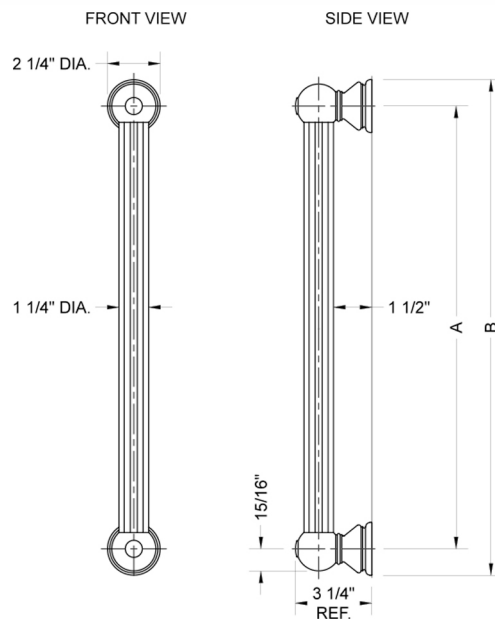

48" G33 Straight Grab Bar

Model #: G33-48-

FEATURES:

- ADA compliant when properly installed
- All brass construction, fully polished & plated
- All grab bars can be custom sized. Contact JACLO for pricing & availability
- Optional handshower sliders and toilet paper/wash cloth holders can be added only upon initial order
- Grab bars over 32" REQUIRE a middle post

SPECIFICATION DRAWING:

BRASS LUXURY GRAB BAR			
PART. #	DESCRIPTION	A	B
G33-12-XX	12" CENTER TO CENTER	12"	14 1/4"
G33-16-XX	16" CENTER TO CENTER	16"	18 1/4"
G33-18-XX	18" CENTER TO CENTER	18"	20 1/4"
G33-24-XX	24" CENTER TO CENTER	24"	28 1/4"
G33-32-XX	32" CENTER TO CENTER	32"	44 1/4"
*NOTE: GRAB BARS OVER 32" REQUIRE A MIDDLE POST			
G33-36-XX	36" CENTER TO CENTER	36"	38 1/4"
G33-42-XX	42" CENTER TO CENTER	42"	44 1/4"
G33-48-XX	48" CENTER TO CENTER	48"	50 1/4"
G33-60-XX	60" CENTER TO CENTER	60"	62 1/4"