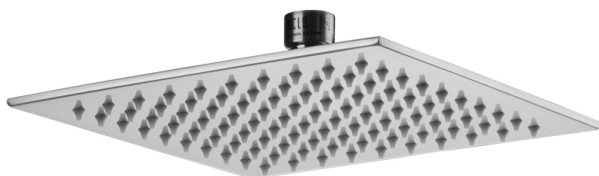

8" x 8" Square Rain Machine

Model #: S209-

FEATURES:

- A POWER SHOWER - The technology of the Rain Machine® allows for a strong rain spray at any angle
- 1/2" IPS adjustable brass ball joint to adjust angle of showerhead
- 8" X 8" all brass body with 100 easy clean rubber jets
- Available flow rates: 2.5, 2.0, 1.75 & 1.5 GPM

AVAILABLE FINISHES:

Polished Chrome (PCH)	Satin Chrome (SC)	Bronze Umber (BU)
Satin Nickel (SN)	Pewter (PEW)	Caramel Bronze (CB)
Polished Nickel (PN)	Antique Brass (AB)	Antique Copper (ACU)
Oil-Rubbed Bronze (ORB)	Polished Brass (PB)	Polished Copper (PCU)
Vintage Bronze (VB)	Satin Brass (SB)	Rose Gold (RG)
Matte Black (MBK)	Satin Gold (SG)	Polished Gold (PG)
Black Nickel (BKN)	Bombay Gold (BG)	Jewelers Gold (JG)
Europa Bronze (EB)	White (WH)	Sedona Beige (SDB)
Tristan Brass (TB)	Unlacquered Brass (ULB)	Satin Cooper (SCU)