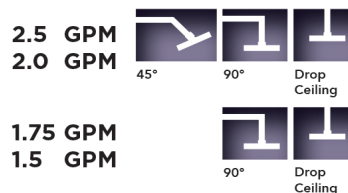

SPRAY PATTERNS:

ANGLES AND FLOW RATES: