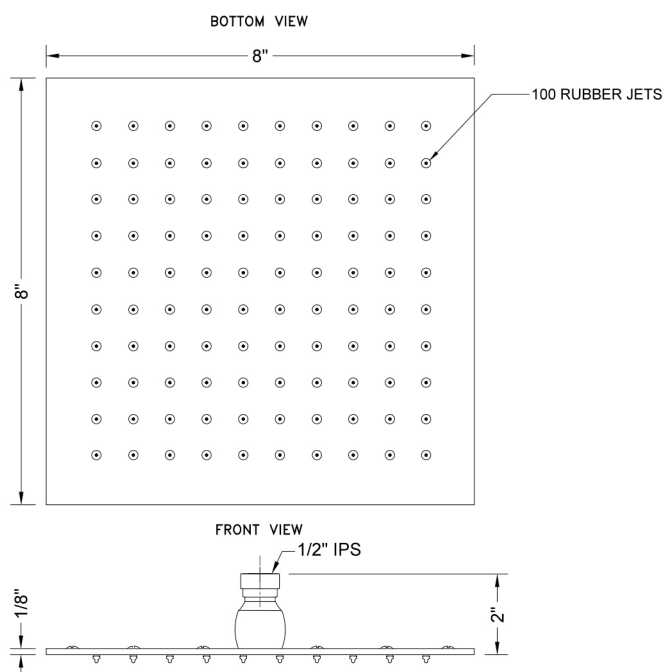

SPECIFICATION DRAWING: