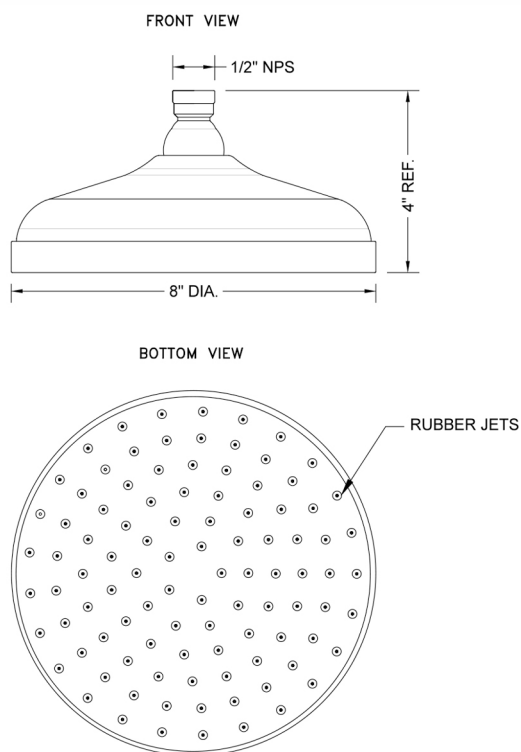

8" Traditional Rain Machine®

Model #: S308-

FEATURES:

- A POWER SHOWER - the technology of the Rain Machine® allows for a strong rain spray at any angle
- 1/2" IPS adjustable brass ball joint to adjust angle of showerhead
- 8" diameter all brass body with 95 easy clean rubber jets
- Available flow rates: 2.5, 2.0, 1.75 & 1.5 GPM

SPECIFICATION DRAWING:

SPRAY PATTERNS:

ANGLES AND FLOW RATES: