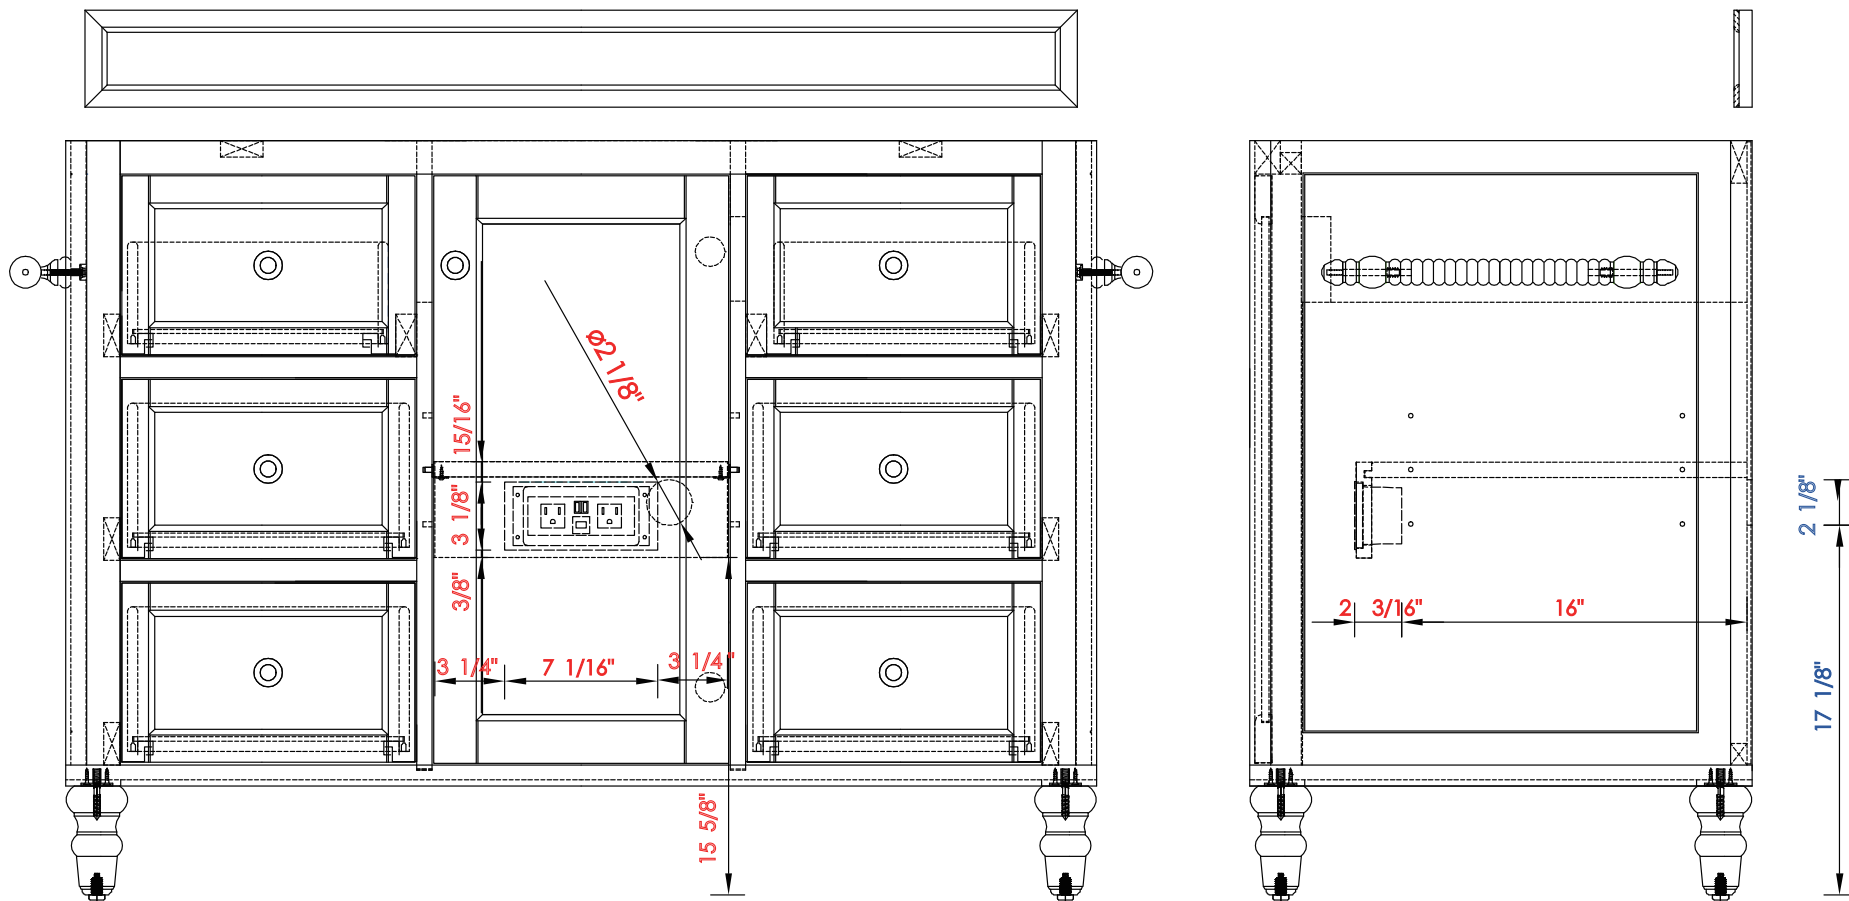

48"

Item Number:

301-V48-BW/SL

JAMES MARTIN

VANITIES

Copper cove encore 48 " Cabinet

Diagrams with Dimensions
page 01 of 01

1219 mm

Item Number:

301-V48-BW/SL

JAMES MARTIN

VANITIES

Copper cove encore 1219mm Cabinet

Diagrams with Dimensions
page 01 of 01