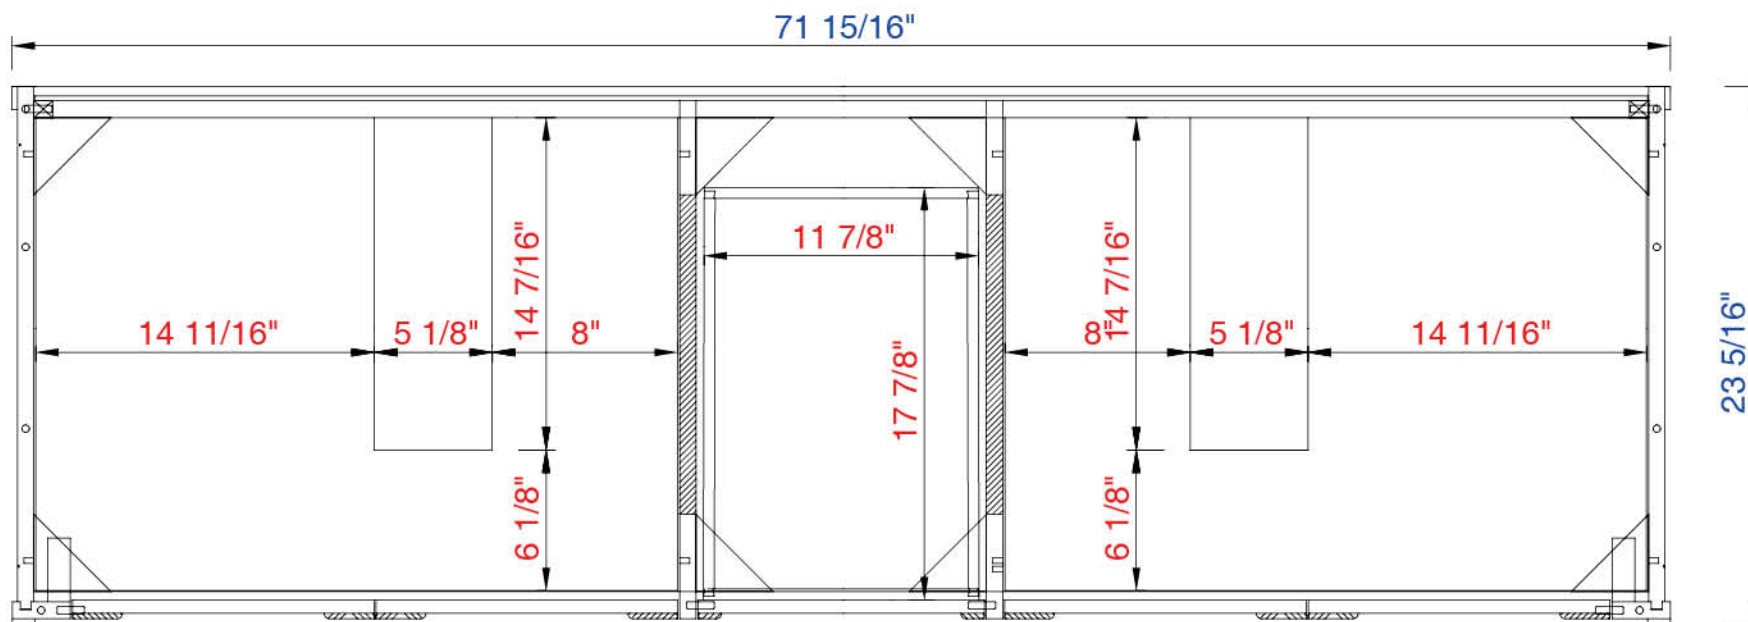

Diagrams with Dimensions
page 02 of 03

NOTE ONE: Countertops are not shown in these diagrams. (Cabinet Only)

NOTE TWO: Internal Shelves (Shown) are designed to align with sinks in James Martin's Optional Countertops.

1828mm

Item Number:
305-V72-WWW

JAMES MARTIN

VANITIES

Chicago 1828mm Cabinet

Diagrams with Dimensions
page 01 of 03

NOTE ONE: Countertops are not shown in these diagrams. (Cabinet Only)
NOTE TWO: This vanity does not have a Backsplash.
Please consult our website for Countertop Diagrams: www.jamesmartinvanities.com

1828mm

Item Number:
305-V72-WWW

JAMES MARTIN

VANITIES

Chicago 1828mm Cabinet

Diagrams with Dimensions
page 02 of 03

NOTE ONE: Countertops are not shown in these diagrams. (Cabinet Only)

NOTE TWO: Internal Shelves (Shown) are designed to align with sinks in James Martin's Optional Countertops.

Customers' own countertops and sinks may align differently, and modification may be required.

Please consult our website for Countertop Diagrams: www.jamesmartinvanities.com

1828mm

Item Number:
305-V72-WWW