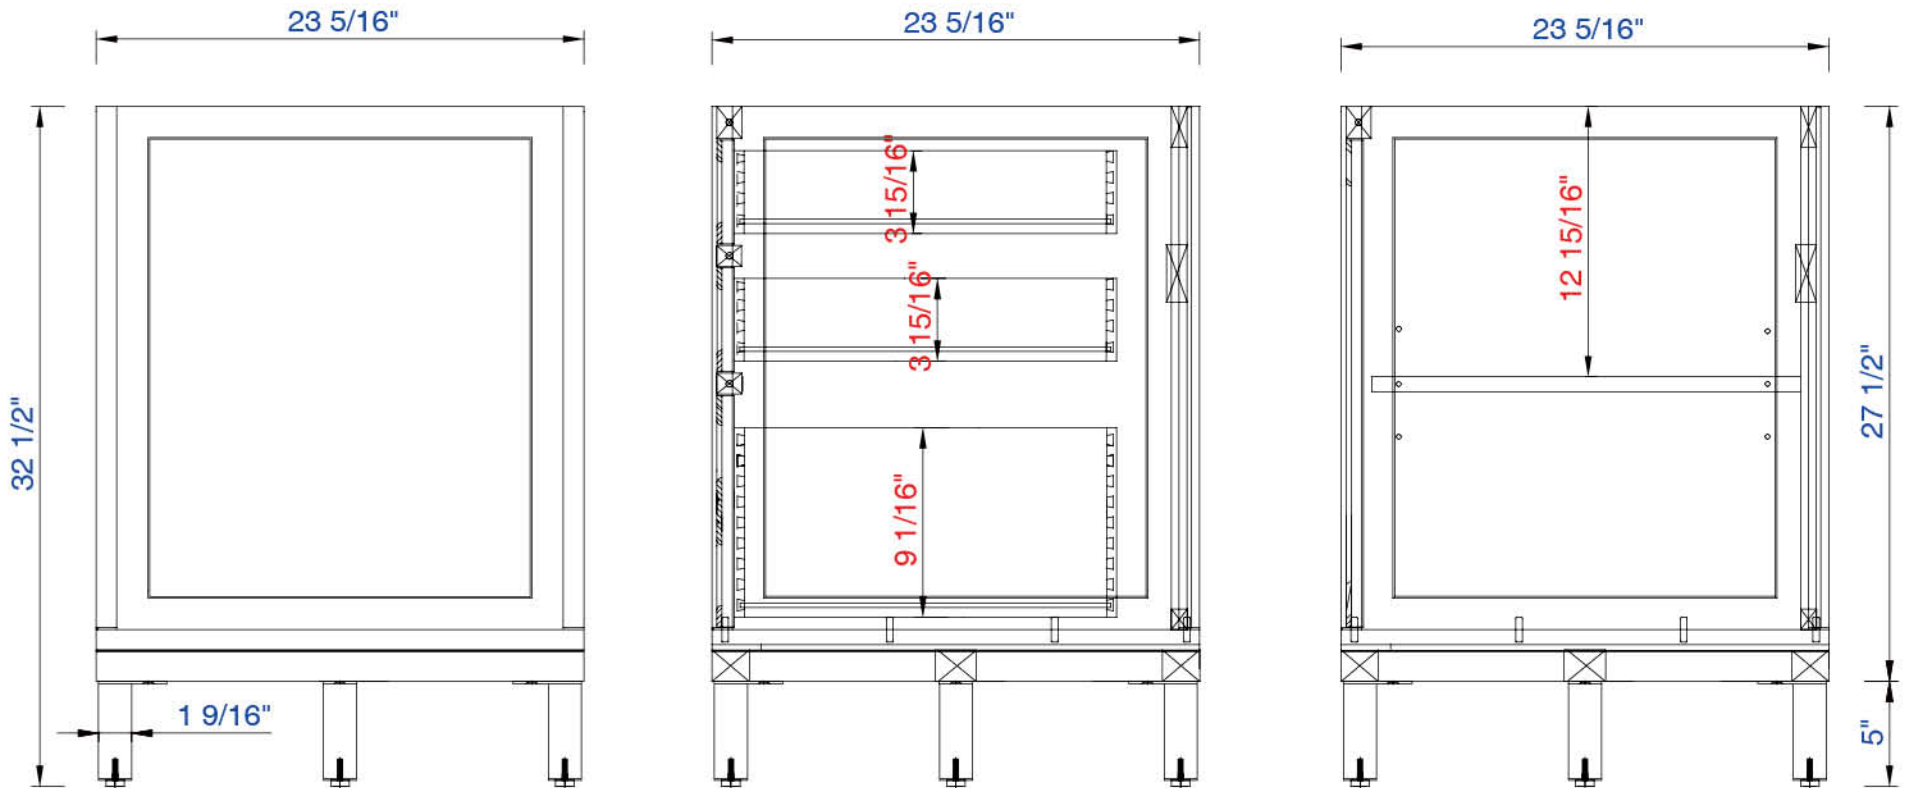

72"

Item Number:

305-V72-WWW

JAMES MARTIN

VANITIES

Chicago 72" Cabinet

Diagrams with Dimensions
page 03 of 03

NOTE ONE: Countertops are not shown in these diagrams. (Cabinet Only)

NOTE TWO: This vanity does not have a Backsplash.

Please consult our website for Countertop Diagrams: www.jamesmartinvanities.com