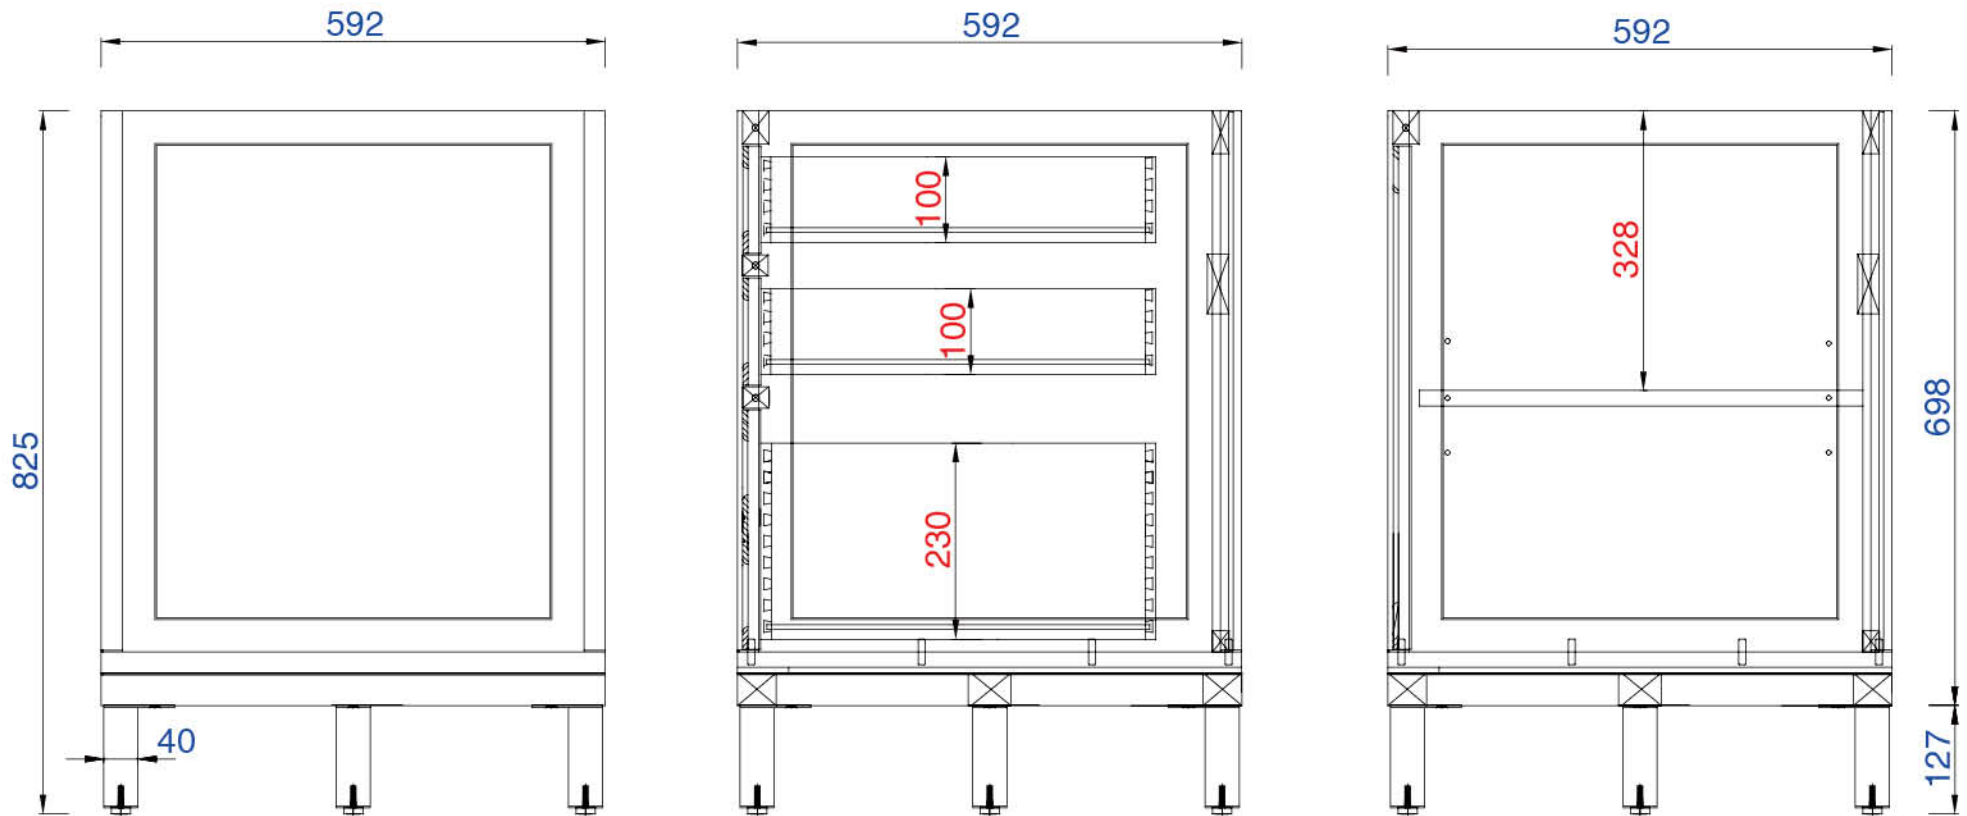

1828mm

Item Number:
305-V72-WWW

JAMES MARTIN

VANITIES

Chicago 1828mm Cabinet

Diagrams with Dimensions
page 01 of 03

NOTE ONE: Countertops are not shown in these diagrams. (Cabinet Only)
NOTE TWO: This vanity does not have a Backsplash.
Please consult our website for Countertop Diagrams: www.jamesmartinvanities.com

1828mm

Item Number:
305-V72-WWW

JAMES MARTIN

VANITIES

Chicago 1828mm Cabinet

Diagrams with Dimensions
page 02 of 03

NOTE ONE: Countertops are not shown in these diagrams. (Cabinet Only)

NOTE TWO: Internal Shelves (Shown) are designed to align with sinks in James Martin's Optional Countertops.

Customers' own countertops and sinks may align differently, and modification may be required.

Please consult our website for Countertop Diagrams: www.jamesmartinvanities.com

1828mm

Item Number:
305-V72-WWW

JAMES MARTIN

VANITIES

Chicago 1828mm Cabinet

Diagrams with Dimensions
page 03 of 03

NOTE ONE: Countertops are not shown in these diagrams. (Cabinet Only)
NOTE TWO: This vanity does not have a Backsplash.
Please consult our website for Countertop Diagrams: www.jamesmartinvanities.com