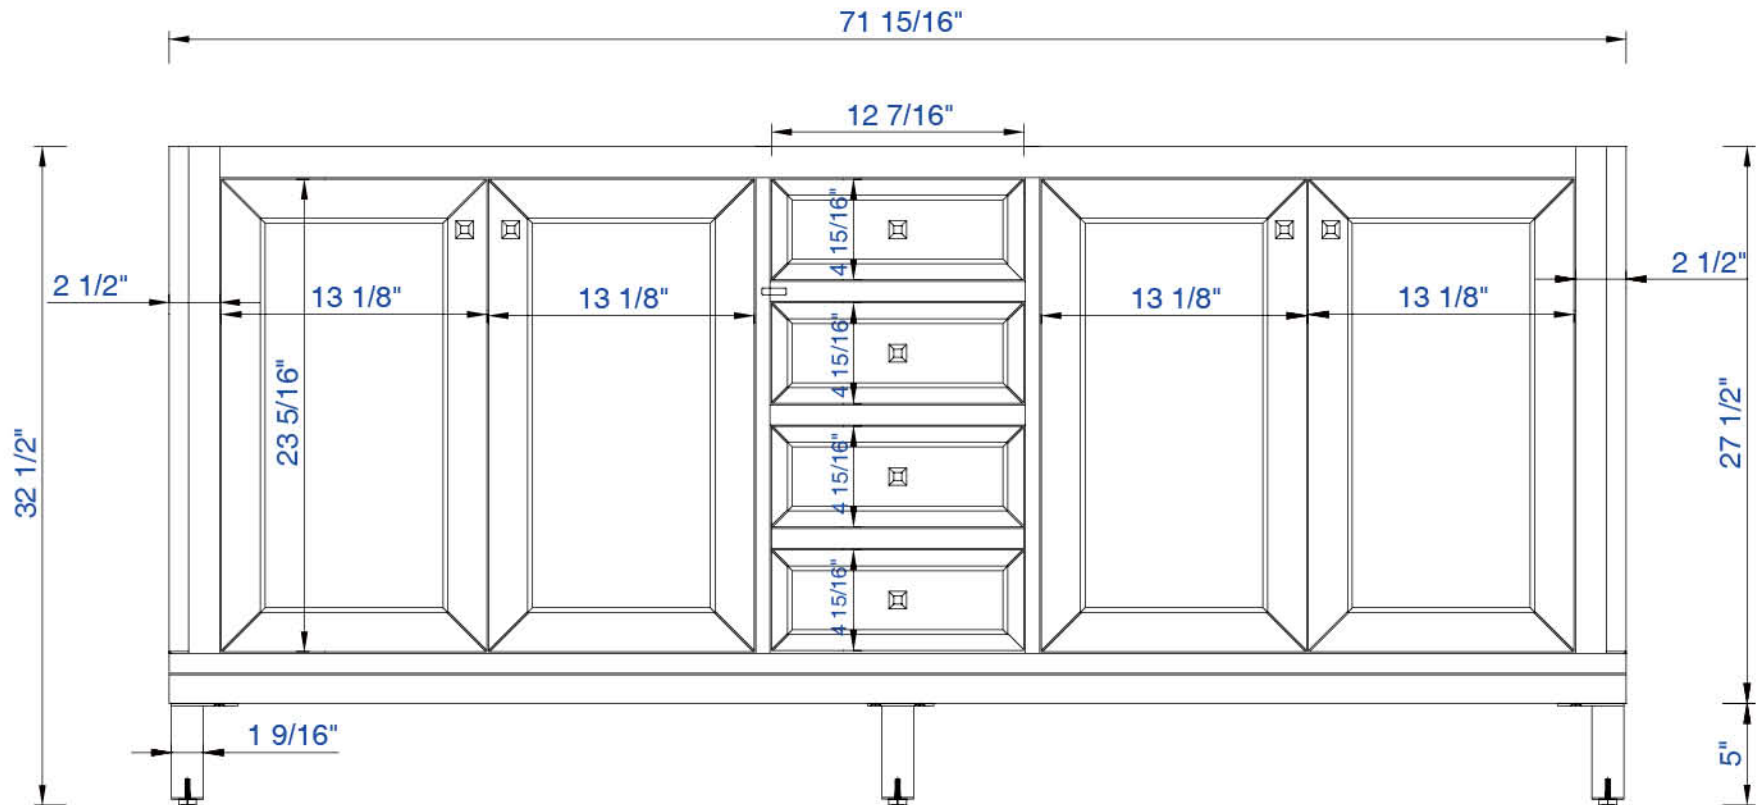

72"

Item Number:

305-V72-WWW

JAMES MARTIN

VANITIES

Chicago 72" Cabinet

Diagrams with Dimensions
page 01 of 03

NOTE ONE: Countertops are not shown in these diagrams. (Cabinet Only)

Diagrams with Dimensions
page 02 of 03

NOTE ONE: Countertops are not shown in these diagrams. (Cabinet Only)

NOTE TWO: Internal Shelves (Shown) are designed to align with sinks in James Martin's Optional Countertops.

1828mm

Item Number:
305-V72-WWW

JAMES MARTIN

VANITIES

Chicago 1828mm Cabinet

Diagrams with Dimensions
page 01 of 03

NOTE ONE: Countertops are not shown in these diagrams. (Cabinet Only)
NOTE TWO: This vanity does not have a Backsplash.
Please consult our website for Countertop Diagrams: www.jamesmartinvanities.com

1828mm

Item Number:
305-V72-WWW

JAMES MARTIN

VANITIES

Chicago 1828mm Cabinet

Diagrams with Dimensions
page 02 of 03

NOTE ONE: Countertops are not shown in these diagrams. (Cabinet Only)

NOTE TWO: Internal Shelves (Shown) are designed to align with sinks in James Martin's Optional Countertops.