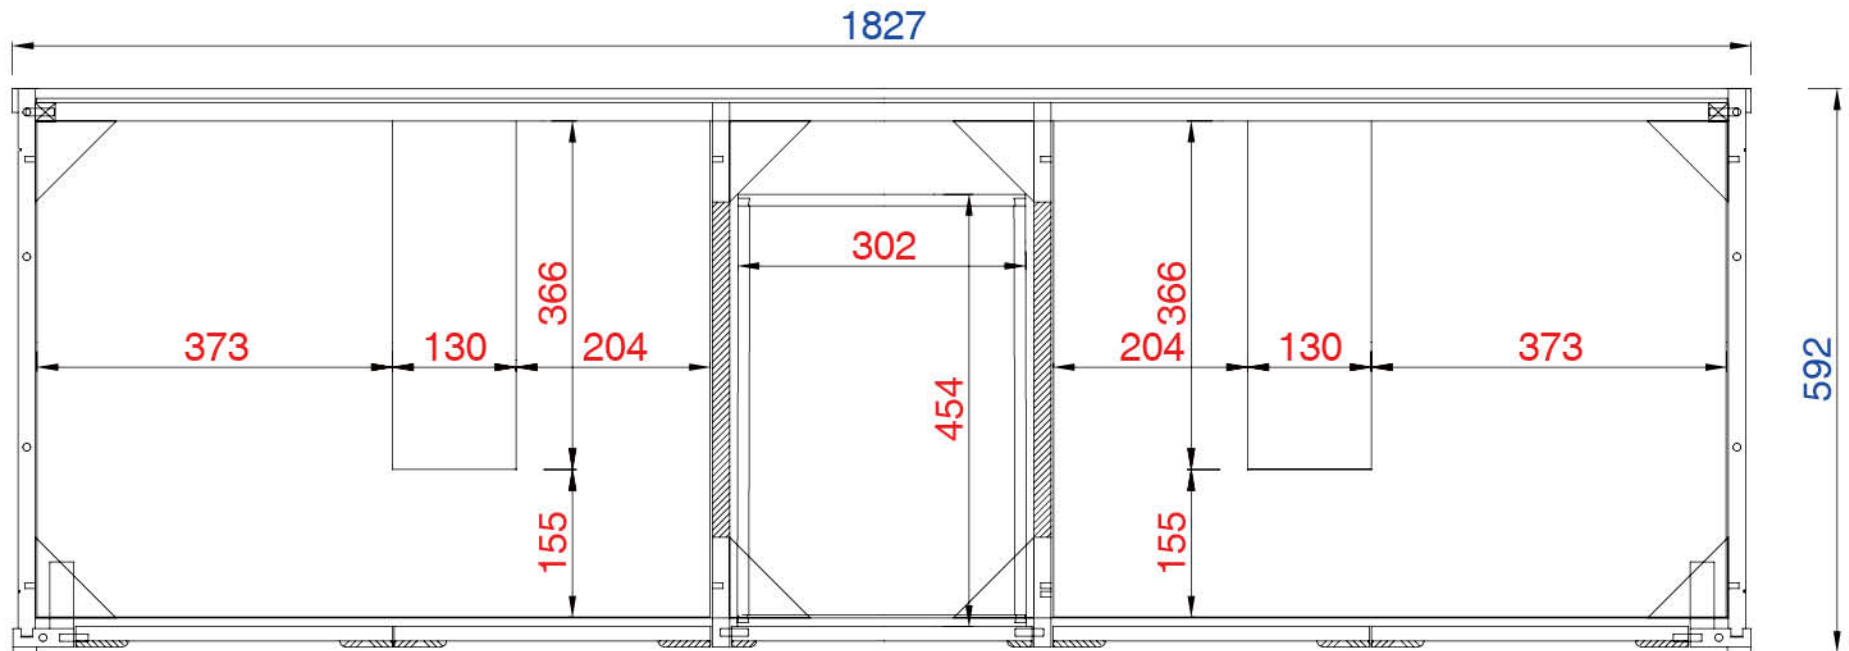

1828mm

Item Number:
305-V72-WWW

JAMES MARTIN

VANITIES

Chicago 1828mm Cabinet

Diagrams with Dimensions
page 01 of 03

NOTE ONE: Countertops are not shown in these diagrams. (Cabinet Only)
NOTE TWO: This vanity does not have a Backsplash.
Please consult our website for Countertop Diagrams: www.jamesmartinvanities.com

1828mm

Item Number:
305-V72-WWW

JAMES MARTIN

VANITIES

Chicago 1828mm Cabinet

Diagrams with Dimensions
page 02 of 03

NOTE ONE: Countertops are not shown in these diagrams. (Cabinet Only)

NOTE TWO: Internal Shelves (Shown) are designed to align with sinks in James Martin's Optional Countertops.

Customers' own countertops and sinks may align differently, and modification may be required.

Please consult our website for Countertop Diagrams: www.jamesmartinvanities.com

1828mm

Item Number:
305-V72-WWW

JAMES MARTIN

VANITIES

Chicago 1828mm Cabinet

Diagrams with Dimensions
page 03 of 03

NOTE ONE: Countertops are not shown in these diagrams. (Cabinet Only)
NOTE TWO: This vanity does not have a Backsplash.
Please consult our website for Countertop Diagrams: www.jamesmartinvanities.com