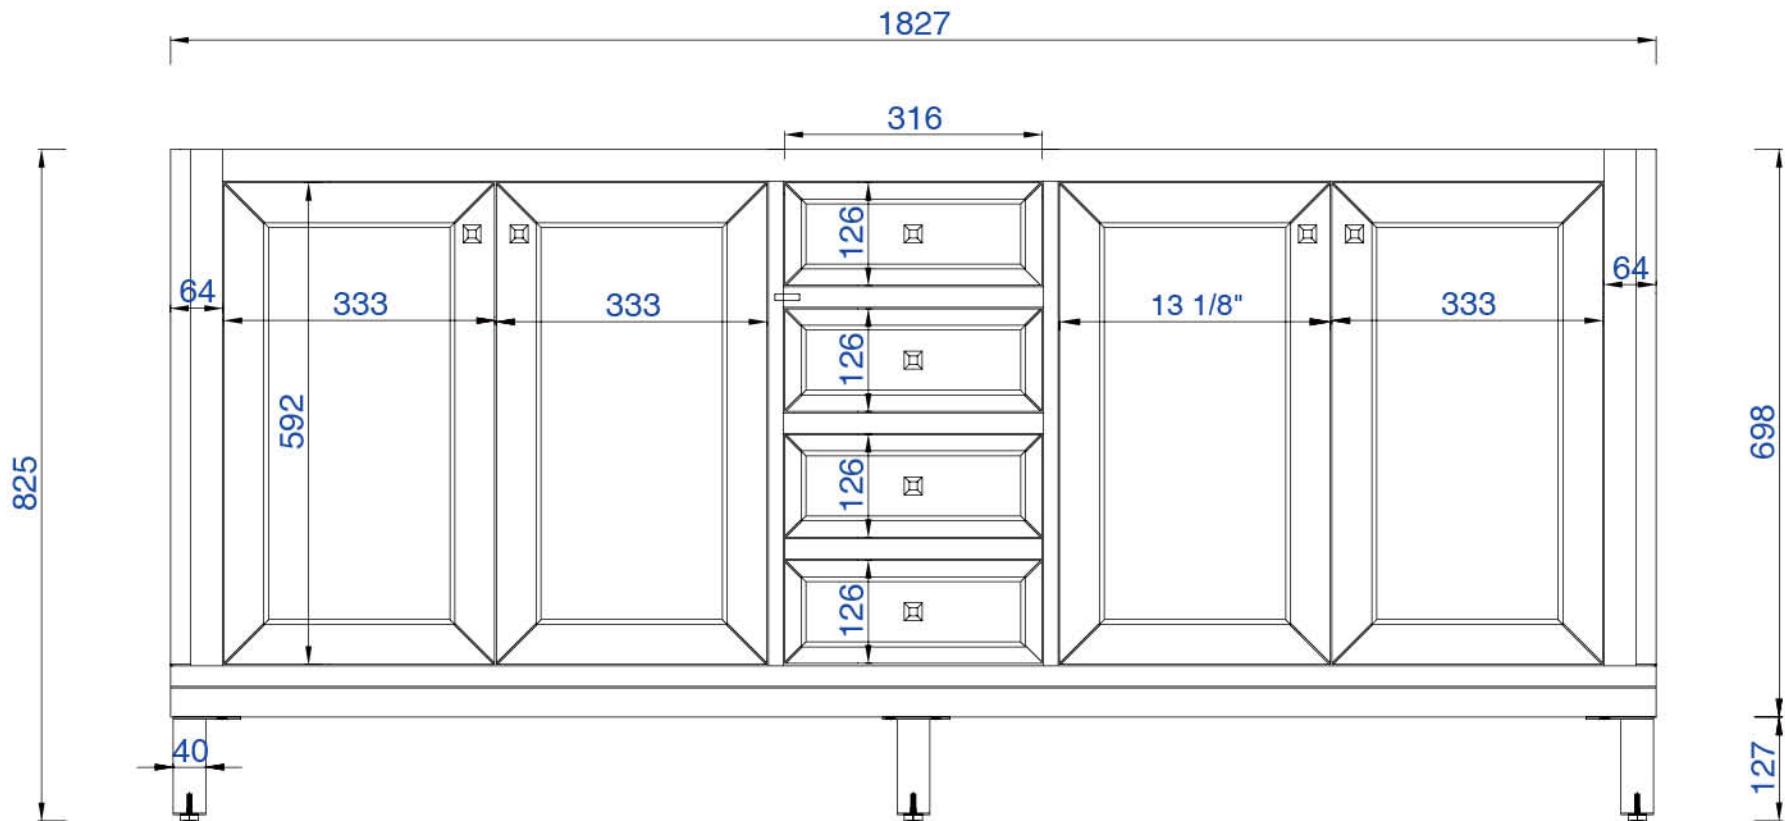

1828mm

Item Number:
305-V72-WWW

JAMES MARTIN

VANITIES

Chicago 1828mm Cabinet

Diagrams with Dimensions
page 01 of 03

NOTE ONE: Countertops are not shown in these diagrams. (Cabinet Only)
NOTE TWO: This vanity does not have a Backsplash.
Please consult our website for Countertop Diagrams: www.jamesmartinvanities.com

1828mm

Item Number:
305-V72-WWW

JAMES MARTIN

VANITIES

Chicago 1828mm Cabinet

Diagrams with Dimensions
page 02 of 03

NOTE ONE: Countertops are not shown in these diagrams. (Cabinet Only)

NOTE TWO: Internal Shelves (Shown) are designed to align with sinks in James Martin's Optional Countertops.

Customers' own countertops and sinks may align differently, and modification may be required.

Please consult our website for Countertop Diagrams: www.jamesmartinvanities.com

1828mm

Item Number:
305-V72-WWW