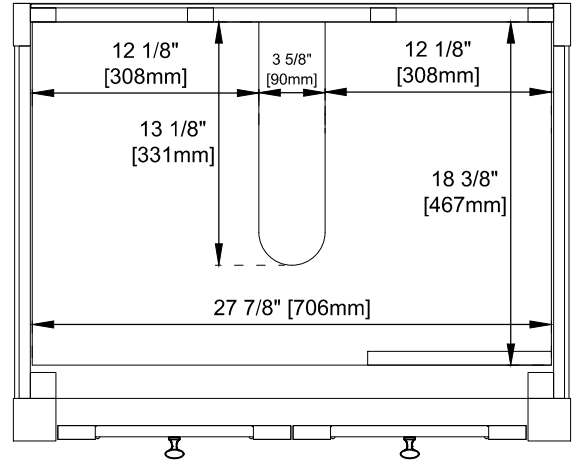

330-V30-BW / 330-V30-SC

Top View