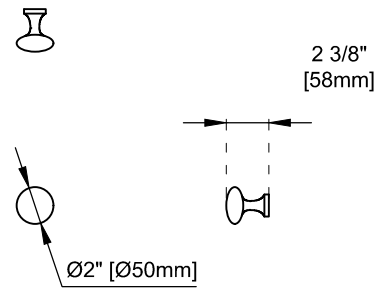

Bamboo Storage Tray: No

Drawer Box Material and Construction: No

Hardware Material and Finish: Zinc Alloy in Champagne Brass Color

Fits Drain Hole Size: 1-3/4"

Full Extension, Soft Close Glides: No

European Soft Close Hinges: Yes

Aluminum Laminate Drawer Liners: No

Dimension

Width:29-7/8"

Depth:23-1/2"

Height:33"

Rough-In Height:21-1/2"

Visit website for warranty and installation information
www.jamesmartinvanities.com

Version:202211

30" BRECKENRIDGE VANITY

330-V30-BW / 330-V30-SC

Top View

Front View

Knob

Diagrams are of cabinets only –James Martin Optional Countertops and sinks are not shown

Visit website for warranty and installation information
www.jamesmartinvanities.com

30" BRECKENRIDGE VANITY

330-V30-BW / 330-V30-SC

Side View

Back View

Diagrams are of cabinets only –James Martin Optional Countertops and sinks are not shown

Visit website for warranty and installation information
www.jamesmartinvanities.com