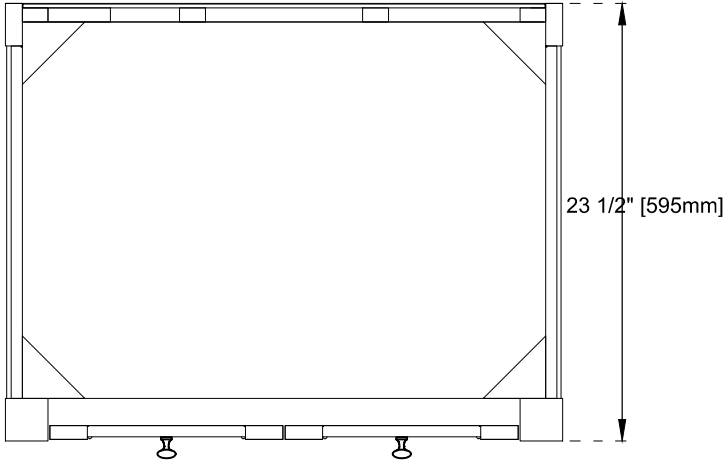

330-V30-BW / 330-V30-SC

Top View