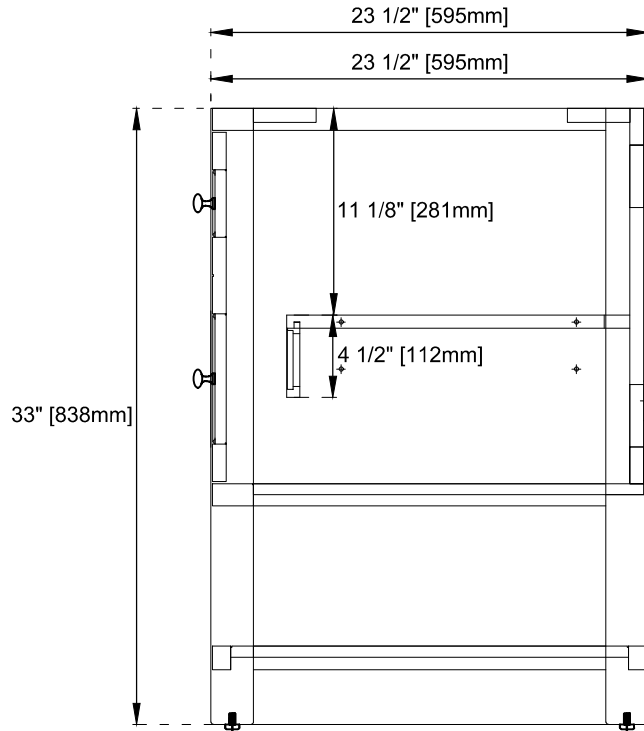

Aluminum Laminate Drawer Liners: No

Dimension

Width:29-7/8"

Depth:23-1/2"

Height:33"

Rough-In Height:21-1/2"

Visit website for warranty and installation information
www.jamesmartinvanities.com

Version:202211

30" BRECKENRIDGE VANITY

330-V30-BW / 330-V30-SC

Top View

Front View

Knob

Diagrams are of cabinets only –James Martin Optional Countertops and sinks are not shown

Visit website for warranty and installation information
www.jamesmartinvanities.com

30" BRECKENRIDGE VANITY

330-V30-BW / 330-V30-SC

Side View

Back View

Diagrams are of cabinets only –James Martin Optional Countertops and sinks are not shown

Visit website for warranty and installation information
www.jamesmartinvanities.com