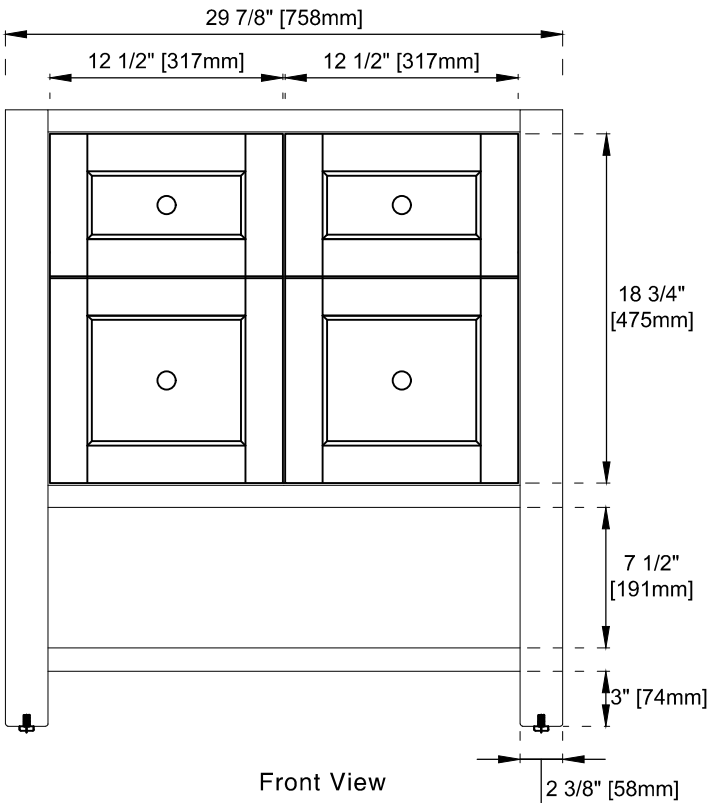

30" BRECKENRIDGE VANITY

330-V30-BW / 330-V30-SC

Front View

Knob

Diagrams are of cabinets only –James Martin Optional Countertops and sinks are not shown

Visit website for warranty and installation information
www.jamesmartinvanities.com