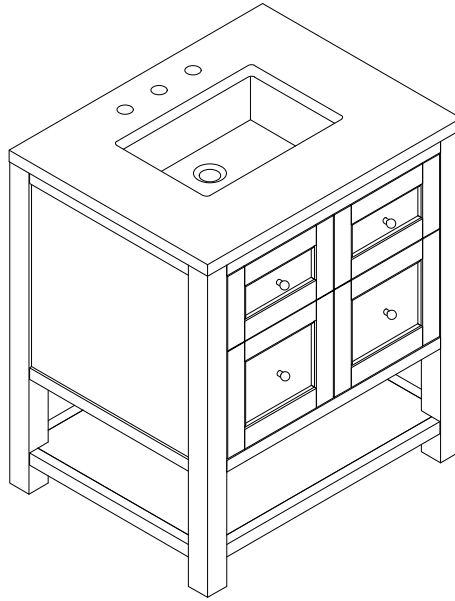

30" BRECKENRIDGE VANITY

JAMES MARTIN
VANITIES™

330-V30-BW / 330-V30-SC

Features

Materials

Solids (Species): Yellow Poplar

Veneers: No

Panels: Plywood

Number of Basins: Single

Vanity Top : Sold Separately - 3cm Top with Sink

Basins Included: No

Number of Doors: Two

Number of Drawers: No

Number of Tip Outs: No

USB/Power Component:Yes (ETL5011080)

Assembly Required: No

Bamboo Storage Tray: No

Drawer Box Material and Construction: No

Hardware Material and Finish: Zinc Alloy in Champagne Brass Color

Fits Drain Hole Size: 1-3/4"

Full Extension, Soft Close Glides: No

European Soft Close Hinges: Yes

Aluminum Laminate Drawer Liners: No

Dimension

Width:29-7/8"

Depth:23-1/2"

Height:33"

Rough-In Height:21-1/2"

Visit website for warranty and installation information
www.jamesmartinvanities.com

Version:202211