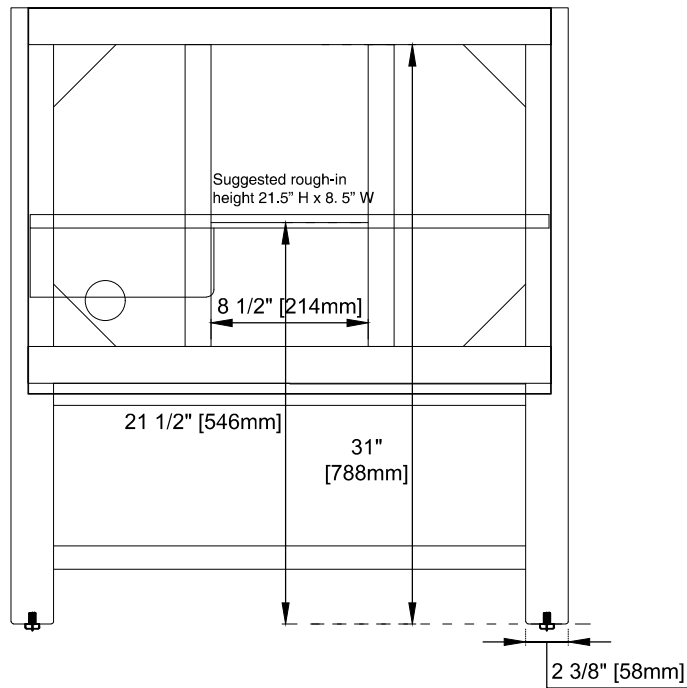

Aluminum Laminate Drawer Liners: No

Dimension

Width:29-7/8"

Depth:23-1/2"

Height:33"

Rough-In Height:21-1/2"

Visit website for warranty and installation information
www.jamesmartinvanities.com

Version:202211

30" BRECKENRIDGE VANITY

330-V30-BW / 330-V30-SC

Top View

Front View

Knob

Diagrams are of cabinets only –James Martin Optional Countertops and sinks are not shown

Visit website for warranty and installation information
www.jamesmartinvanities.com

30" BRECKENRIDGE VANITY

330-V30-BW / 330-V30-SC

Side View

Back View

Diagrams are of cabinets only –James Martin Optional Countertops and sinks are not shown

Visit website for warranty and installation information
www.jamesmartinvanities.com