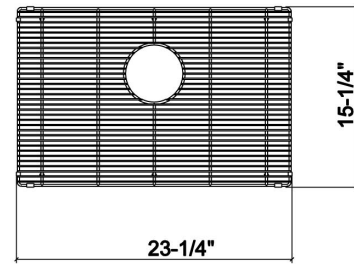

### Specifications

Model	200907
Collection	Grid
Compatible bowl dimension	24" x 16"
Overall dimensions	23 3/8" x 15 3/8" x 1 1/4"