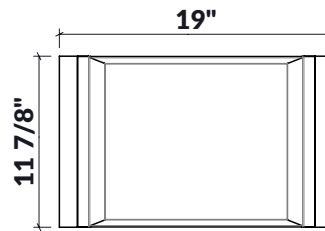

### Specifications

Model	205242
Handle	Walnut
Compatible bowl dimension (front-to-back)	18"
Overall dimensions	12" X 19" X 4 1/4"