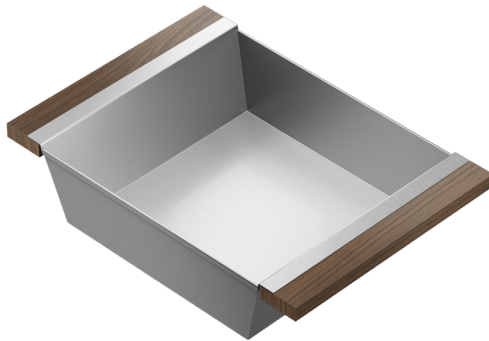

## 205242 | BIN

STAINLESS STEEL SINK ACCESSORY

### Specifications

Model	205242
Handle	Walnut
Compatible bowl dimension (front-to-back)	18"
Overall dimensions	12" X 19" X 4 1/4"

### Features

- Can be used on top of sink to create extra workspace or on countertop
- Ideal to prepare or to serve food or as ice bin to cool drinks
- Innovative and functional design to match with other standard Home Refinements accessories
- 100% premium hard rock maple or walnut handles for high quality and durability
- Rubber-tipped footings for better stability and protection
- 304 series stainless steel (18/10)
- Elegant no. 4 brushed finish that matches the appliances