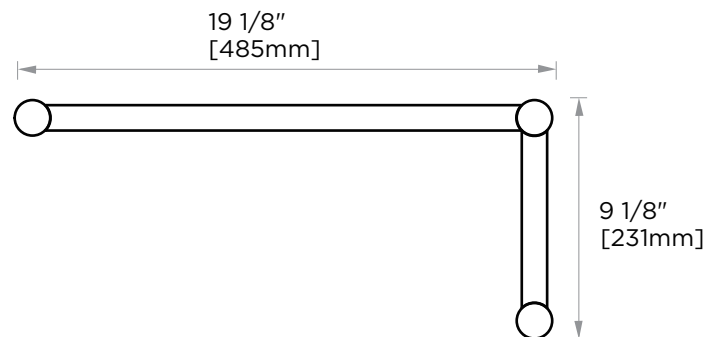

WARRANTY:

Lifetime Limited (Residential Use)
One Year (Commercial Use)

NOTE: Dimensions and specifications are subject to change without notice.