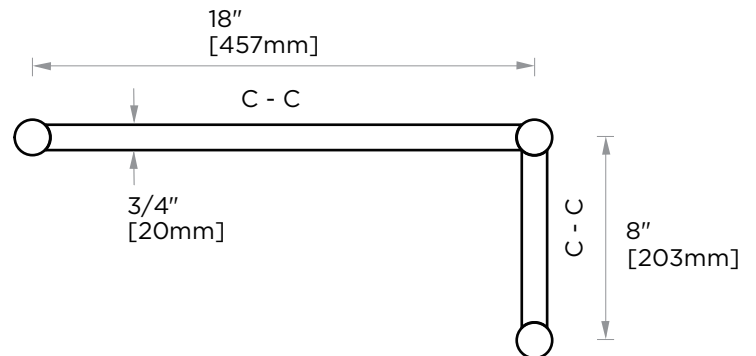

WARRANTY:

Lifetime Limited (Residential Use)
One Year (Commercial Use)

NOTE: Dimensions and specifications are subject to change without notice.