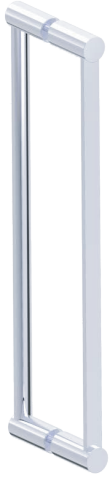

PORTO COLLECTION
DOUBLE SHOWER
DOOR HANDLE
1377818

PRODUCT NAME: DOUBLE SHOWER
DOOR HANDLE

PRODUCT CODE: 1377818

MATERIAL: All-brass construction

KEY FEATURES: Contemporary design.
Round and linear geometries.
Sleek modern aesthetic.

STOCKED FINISHES:

- Polished Chrome (99)
- Brushed Nickel (81)
- Polished Nickel (68)
- Matte Black (48)

SPECIAL FINISHES AVAILABLE: Please see our website for full list samples

WARRANTY:

Lifetime Limited (Residential Use)
One Year (Commercial Use)

NOTE: Dimensions and specifications are subject to change without notice.

HANDLES INFO

Components Included		
①	Handle	X1
②	Set Screw M6	X2
③	Fixing Bracket	X2
④	Rubber Gasket	X4

Mounting Kits Included		
	X1	Allen Key

GLASS INFO

Glass Hole C-C Distance		
A	8"/203mm	8" Shower Door Handle
	12"/305mm	12" Shower Door Handle
	18"/457mm	18" Shower Door Handle
	24"/610mm	24" Shower Door Handle
	36"/914mm	36" Shower Door Handle
B	1/2" (12mm)	Glass Hole Diameter
C	6-12mm	Glass Thickness