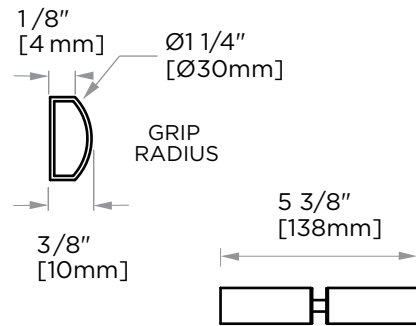

PORTO COLLECTION
DOUBLE SHOWER
DOOR HANDLE
1377818

PRODUCT NAME: DOUBLE SHOWER
DOOR HANDLE

PRODUCT CODE: 1377818

MATERIAL: All-brass construction

KEY FEATURES: Contemporary design.
Round and linear geometries.
Sleek modern aesthetic.

NOTE: Dimensions and specifications are subject to change without notice.

HANDLES INFO

Components Included		
①	Handle	X1
②	Set Screw M6	X2
③	Fixing Bracket	X2
④	Rubber Gasket	X4

Mounting Kits Included		
	X1	Allen Key

GLASS INFO

Glass Hole C-C Distance		
A	8"/203mm	8" Shower Door Handle
	12"/305mm	12" Shower Door Handle
	18"/457mm	18" Shower Door Handle
	24"/610mm	24" Shower Door Handle
	36"/914mm	36" Shower Door Handle
B	1/2" (12mm)	Glass Hole Diameter
C	6-12mm	Glass Thickness

* Can be used with extension kit for thicker doors

NOTE: Dimensions and specifications are subject to change without notice.