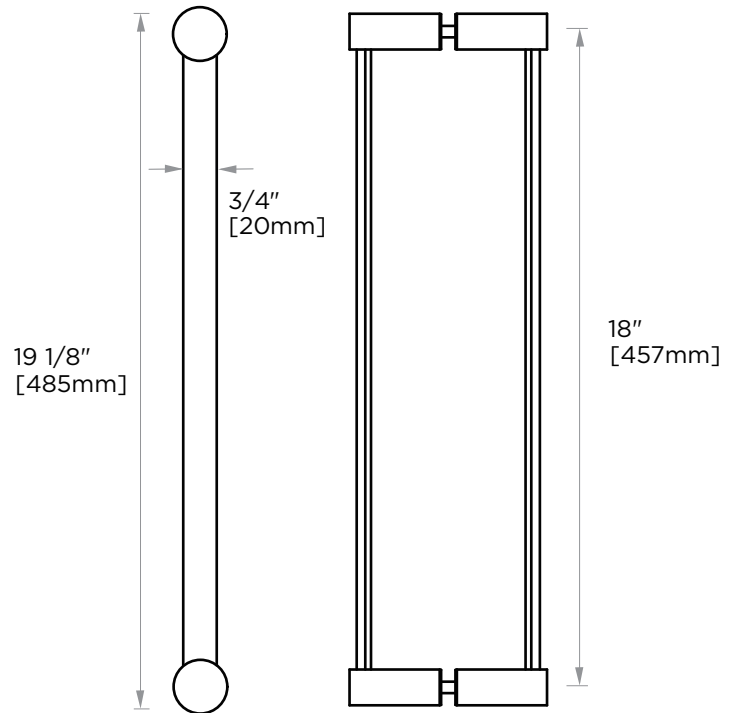

PORTO COLLECTION
DOUBLE SHOWER
DOOR HANDLE
1377818

PRODUCT NAME: DOUBLE SHOWER
DOOR HANDLE

PRODUCT CODE: 1377818

MATERIAL: All-brass construction

KEY FEATURES: Contemporary design.
Round and linear geometries.
Sleek modern aesthetic.

NOTE: Dimensions and specifications are subject to change without notice.

HANDLES INFO

Components Included		
①	Handle	X1
②	Set Screw M6	X2
③	Fixing Bracket	X2
④	Rubber Gasket	X4

Mounting Kits Included		
	X1	Allen Key

GLASS INFO

Glass Hole C-C Distance		
A	8"/203mm	8" Shower Door Handle
	12"/305mm	12" Shower Door Handle
	18"/457mm	18" Shower Door Handle
	24"/610mm	24" Shower Door Handle
	36"/914mm	36" Shower Door Handle
B	1/2" (12mm)	Glass Hole Diameter
C	6-12mm	Glass Thickness