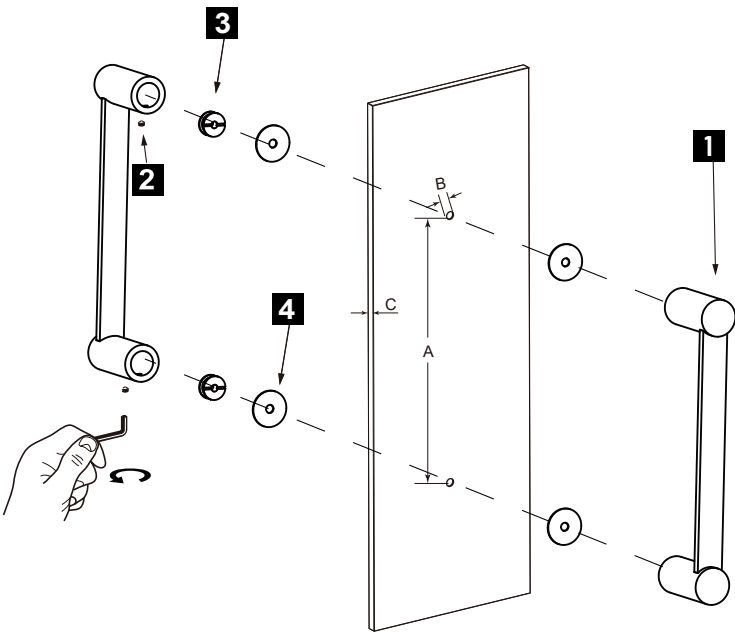

PORTO COLLECTION
DOUBLE SHOWER
DOOR HANDLE
1377818

PRODUCT NAME: DOUBLE SHOWER
DOOR HANDLE

PRODUCT CODE: 1377818

MATERIAL: All-brass construction

KEY FEATURES: Contemporary design.
Round and linear geometries.
Sleek modern aesthetic.

NOTE: Dimensions and specifications are subject to change without notice.

HANDLES INFO

Components Included		
①	Handle	X1
②	Set Screw M6	X2
③	Fixing Bracket	X2
④	Rubber Gasket	X4

Mounting Kits Included		
	X1	Allen Key

GLASS INFO

Glass Hole C-C Distance		
A	8"/203mm	8" Shower Door Handle
	12"/305mm	12" Shower Door Handle
	18"/457mm	18" Shower Door Handle
	24"/610mm	24" Shower Door Handle
	36"/914mm	36" Shower Door Handle
B	1/2" (12mm)	Glass Hole Diameter
C	6-12mm	Glass Thickness