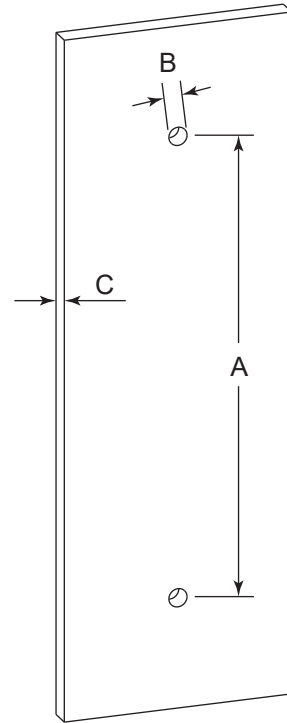

PORTO COLLECTION
DOUBLE SHOWER
DOOR HANDLE
1377818

PRODUCT NAME: DOUBLE SHOWER
DOOR HANDLE

PRODUCT CODE: 1377818

MATERIAL: All-brass construction

KEY FEATURES: Contemporary design.
Round and linear geometries.
Sleek modern aesthetic.

NOTE: Dimensions and specifications are subject to change without notice.

HANDLES INFO

Components Included		
①	Handle	X1
②	Set Screw M6	X2
③	Fixing Bracket	X2
④	Rubber Gasket	X4

Mounting Kits Included		
	X1	Allen Key

GLASS INFO

Glass Hole C-C Distance		
A	8"/203mm	8" Shower Door Handle
	12"/305mm	12" Shower Door Handle
	18"/457mm	18" Shower Door Handle
	24"/610mm	24" Shower Door Handle
	36"/914mm	36" Shower Door Handle
B	1/2" (12mm)	Glass Hole Diameter
C	6-12mm	Glass Thickness