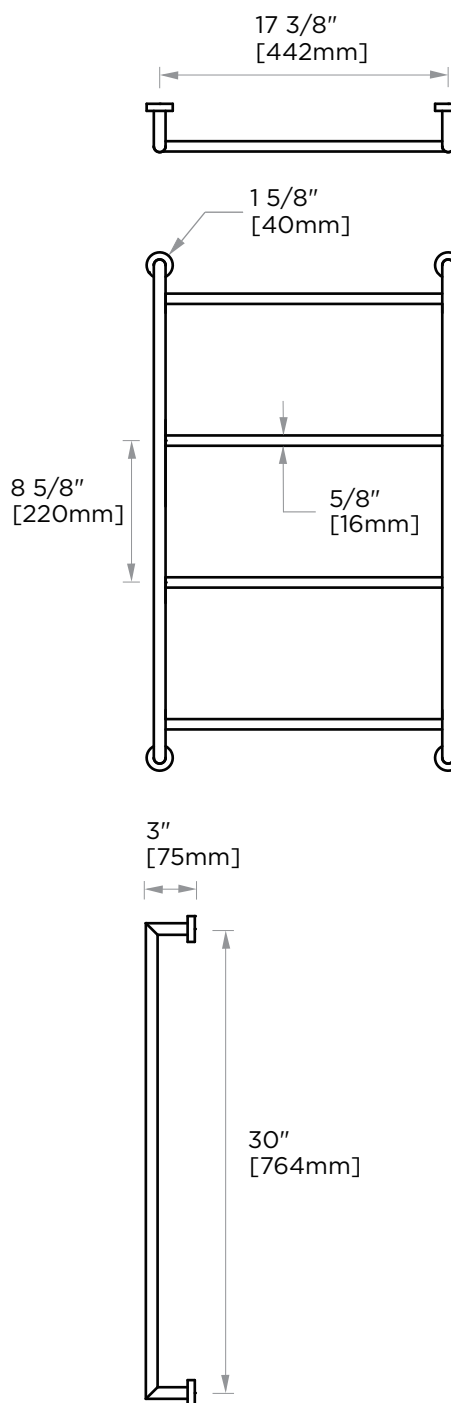

WARRANTY:

Lifetime Limited (Residential Use)
One Year (Commercial Use)

NOTE: Dimensions and specifications are subject to change without notice.