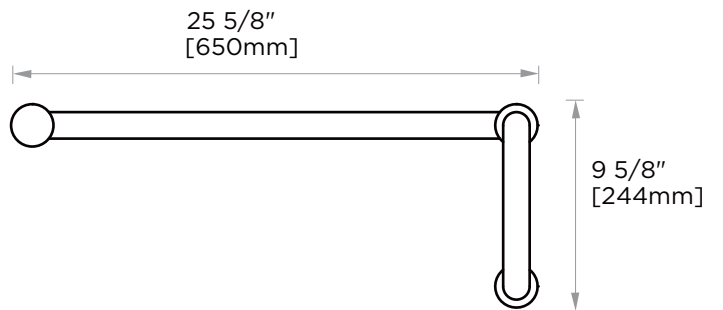

WARRANTY:

Lifetime Limited (Residential Use)
One Year (Commercial Use)

NOTE: Dimensions and specifications are subject to change without notice.