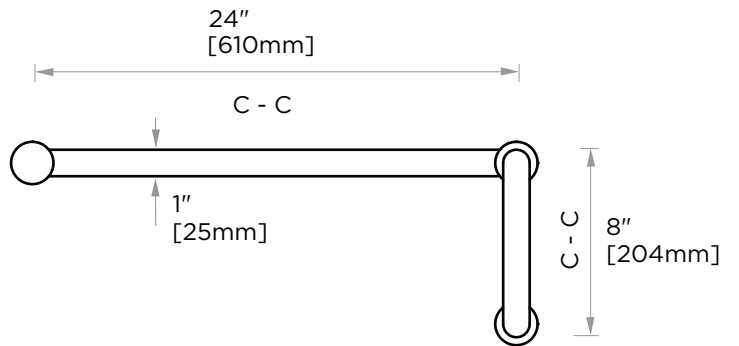

WARRANTY:

Lifetime Limited (Residential Use)
One Year (Commercial Use)

NOTE: Dimensions and specifications are subject to change without notice.