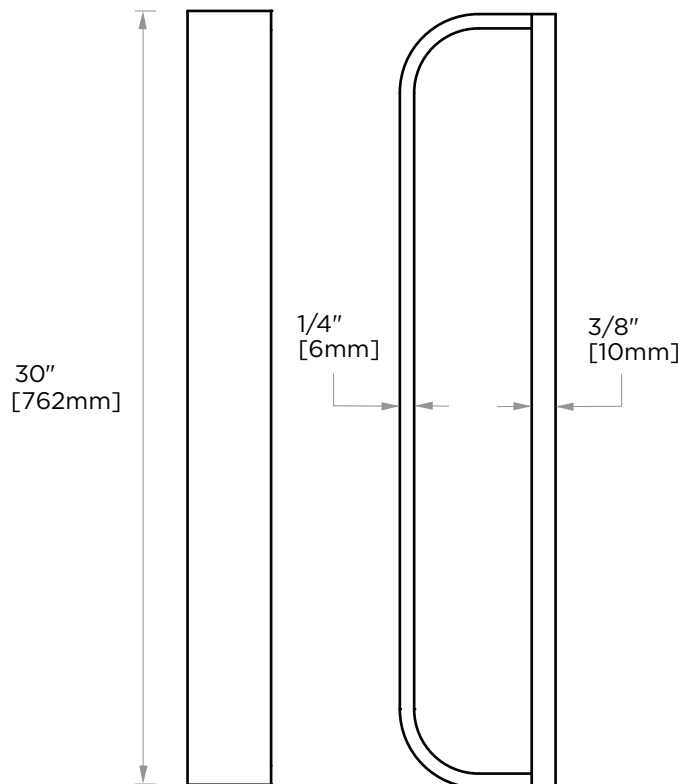

**BONN COLLECTION**  
**TOWEL BAR 30"**  
238300

**PRODUCT NAME:** TOWEL BAR 30"

**PRODUCT CODE:** 238300

**MATERIAL:** All-brass construction

**KEY FEATURES:** Contemporary design.  
Rectangular geometry,  
softened with curved corners.

NOTE: Dimensions and specifications are subject to change without notice.