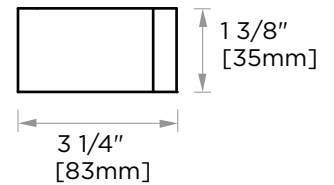

**BONN COLLECTION**  
**TOWEL BAR 30"**  
238300

**PRODUCT NAME:** TOWEL BAR 30"

**PRODUCT CODE:** 238300

**MATERIAL:** All-brass construction

**KEY FEATURES:** Contemporary design.  
Rectangular geometry,  
softened with curved corners.