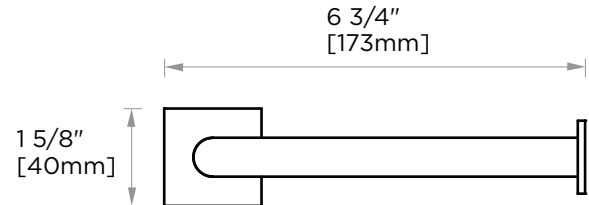

MADRID COLLECTION
TISSUE HOLDER
262151

PRODUCT NAME: TISSUE HODLER

PRODUCT CODE: 262151

MATERIAL: All-brass construction

KEY FEATURES: Contemporary design.
Simple and straight forward lines.
Strong linear silhouette.

NOTE: Dimensions and specifications are subject to change without notice.