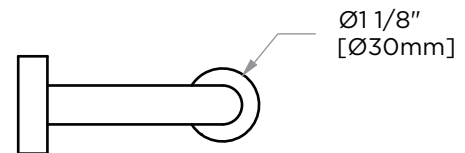

NOTE: Dimensions and specifications are subject to change without notice.