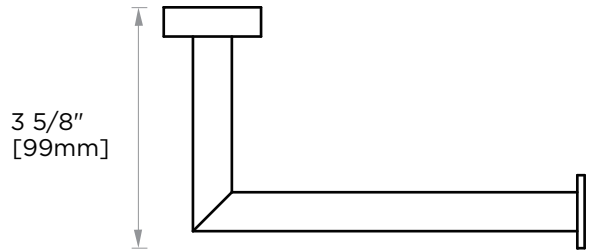

MADRID COLLECTION
TISSUE HOLDER
262151

PRODUCT NAME: TISSUE HODLER

PRODUCT CODE: 262151

MATERIAL: All-brass construction

KEY FEATURES: Contemporary design.
Simple and straight forward lines.
Strong linear silhouette.

NOTE: Dimensions and specifications are subject to change without notice.