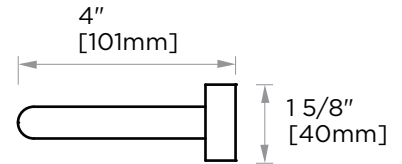

MADRID COLLECTION
DOUBLE TOWEL
BAR 18"
262182

PRODUCT NAME: DOUBLE TOWEL BAR 18"

PRODUCT CODE: 262182

MATERIAL: All-brass construction

KEY FEATURES: Contemporary design.
Simple and straight forward lines.
Strong linear silhouette.