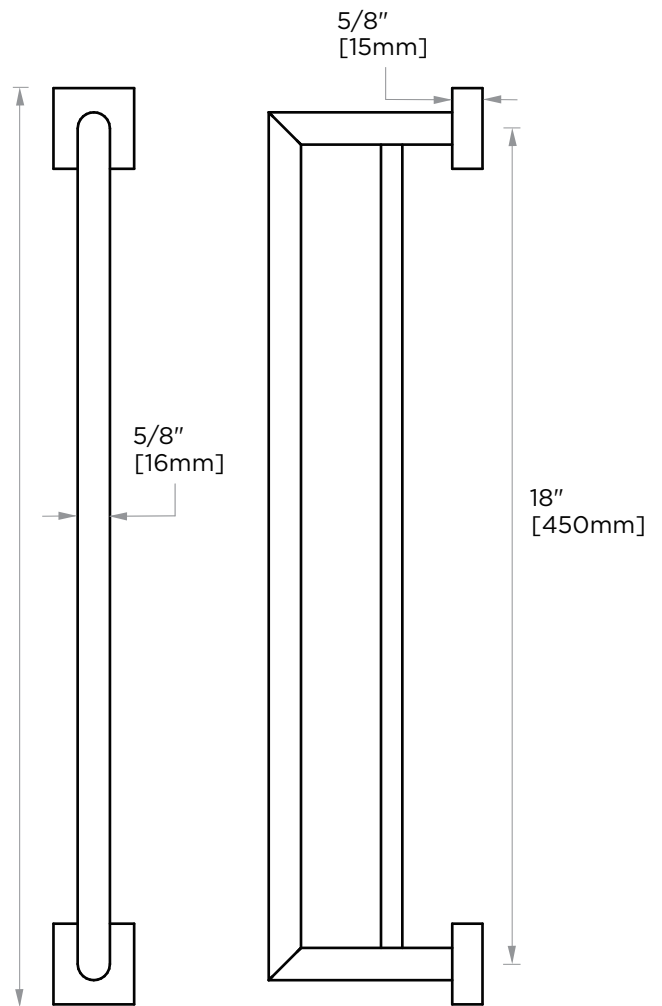

WARRANTY:

Lifetime Limited (Residential Use)
One Year (Commercial Use)

NOTE: Dimensions and specifications are subject to change without notice.