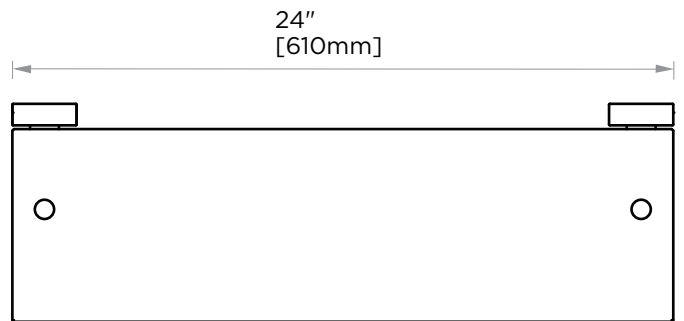

MADRID COLLECTION
GLASS SHELF
262678

PRODUCT NAME: GLASS SHELF

PRODUCT CODE: 262678

MATERIAL: All-brass construction

KEY FEATURES: Contemporary design.
Simple and straight forward lines.
Strong linear silhouette.