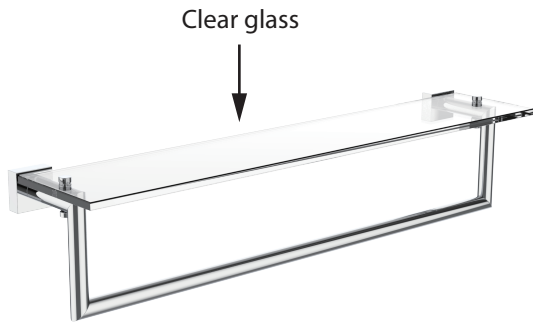

MADRID COLLECTION
GLASS SHELF
262678

PRODUCT NAME: GLASS SHELF

PRODUCT CODE: 262678

MATERIAL: All-brass construction

KEY FEATURES: Contemporary design.
Simple and straight forward lines.
Strong linear silhouette.