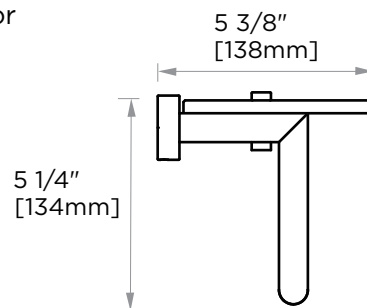

NOTE: Dimensions and specifications are subject to change without notice.