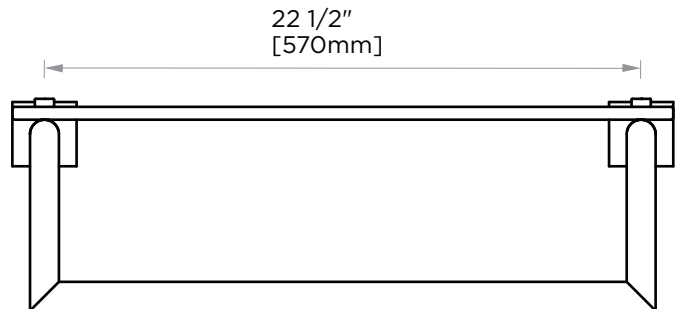

MADRID COLLECTION
GLASS SHELF
262678

PRODUCT NAME: GLASS SHELF

PRODUCT CODE: 262678

MATERIAL: All-brass construction

KEY FEATURES: Contemporary design.
Simple and straight forward lines.
Strong linear silhouette.